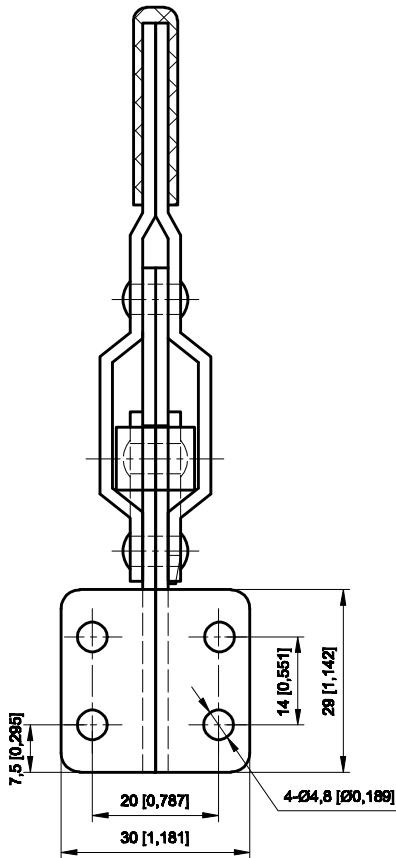

PART NUMBER: CH-101-B

BAR OPENS:90°

HANDLE OPENS:65°

SPINDLE SUPPLIED:CH-FC-14134