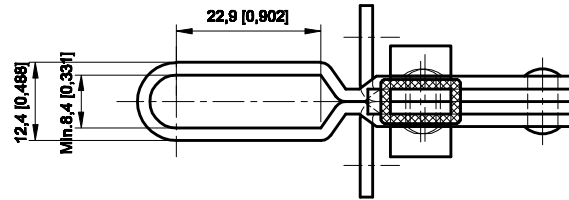

PART NUMBER: CH-101-B

BAR OPENS:90°

HANDLE OPENS:65°

SPINDLE SUPPLIED:CH-FC-14134