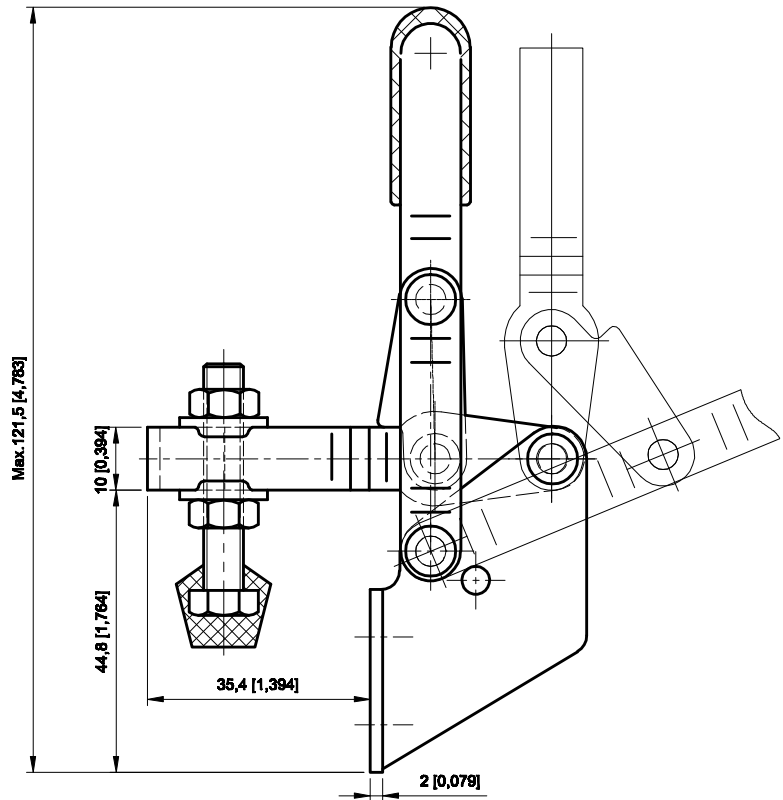

PART NUMBER: CH-101-B

BAR OPENS:90°

HANDLE OPENS:65°

SPINDLE SUPPLIED:CH-FC-14134