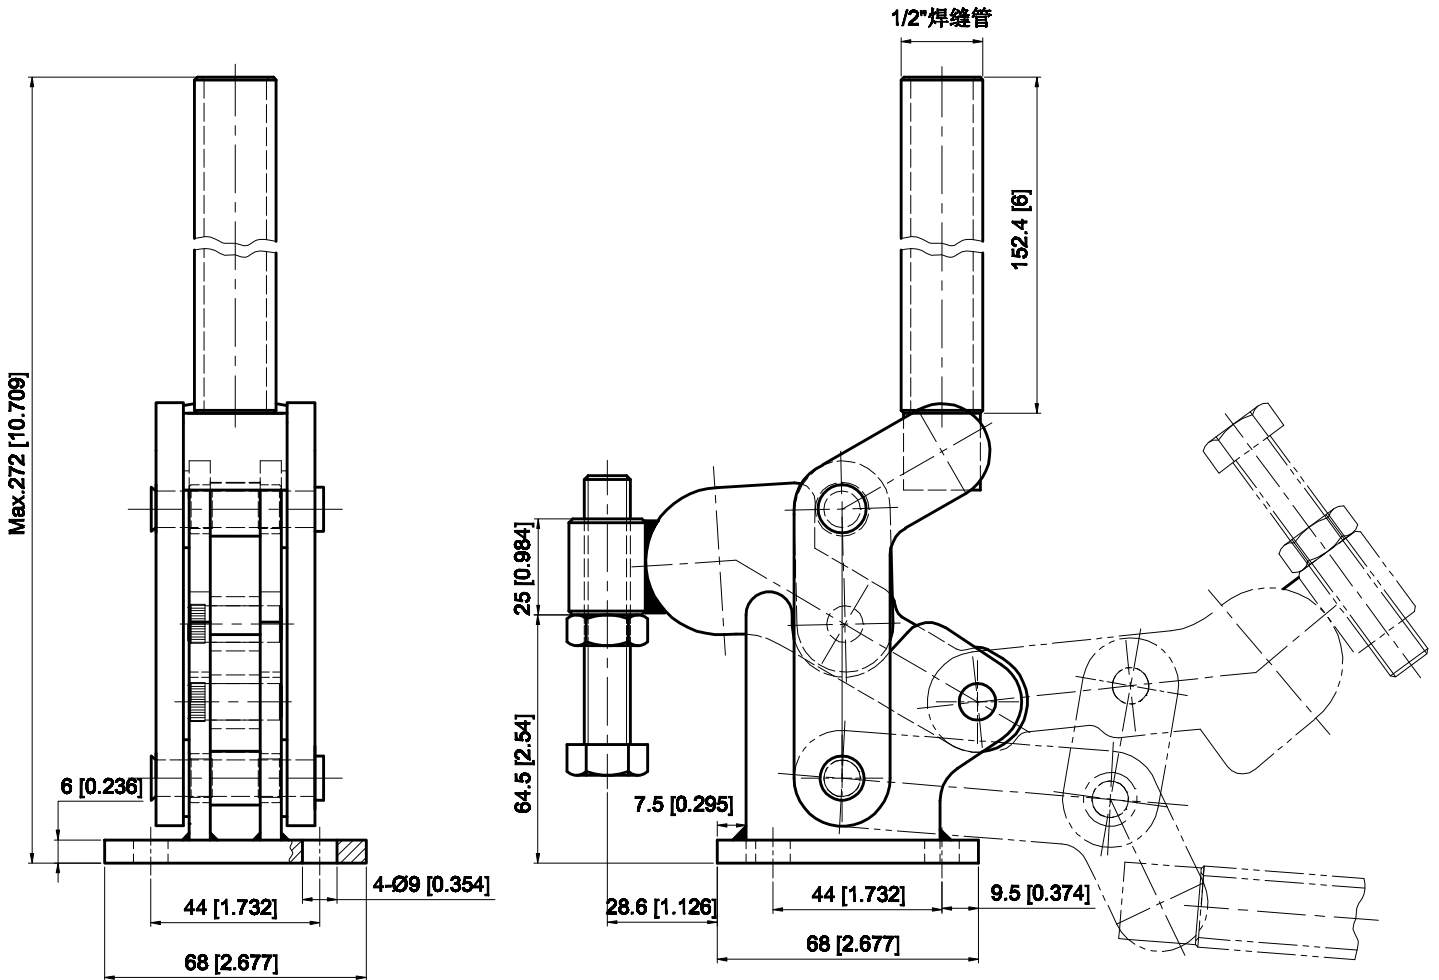

PART NUMBER: **CH-101-KI**

BAR OPENS:145°

HANDLE OPENS:95°

SPINDLE SUPPLIED:CH-SA-128017