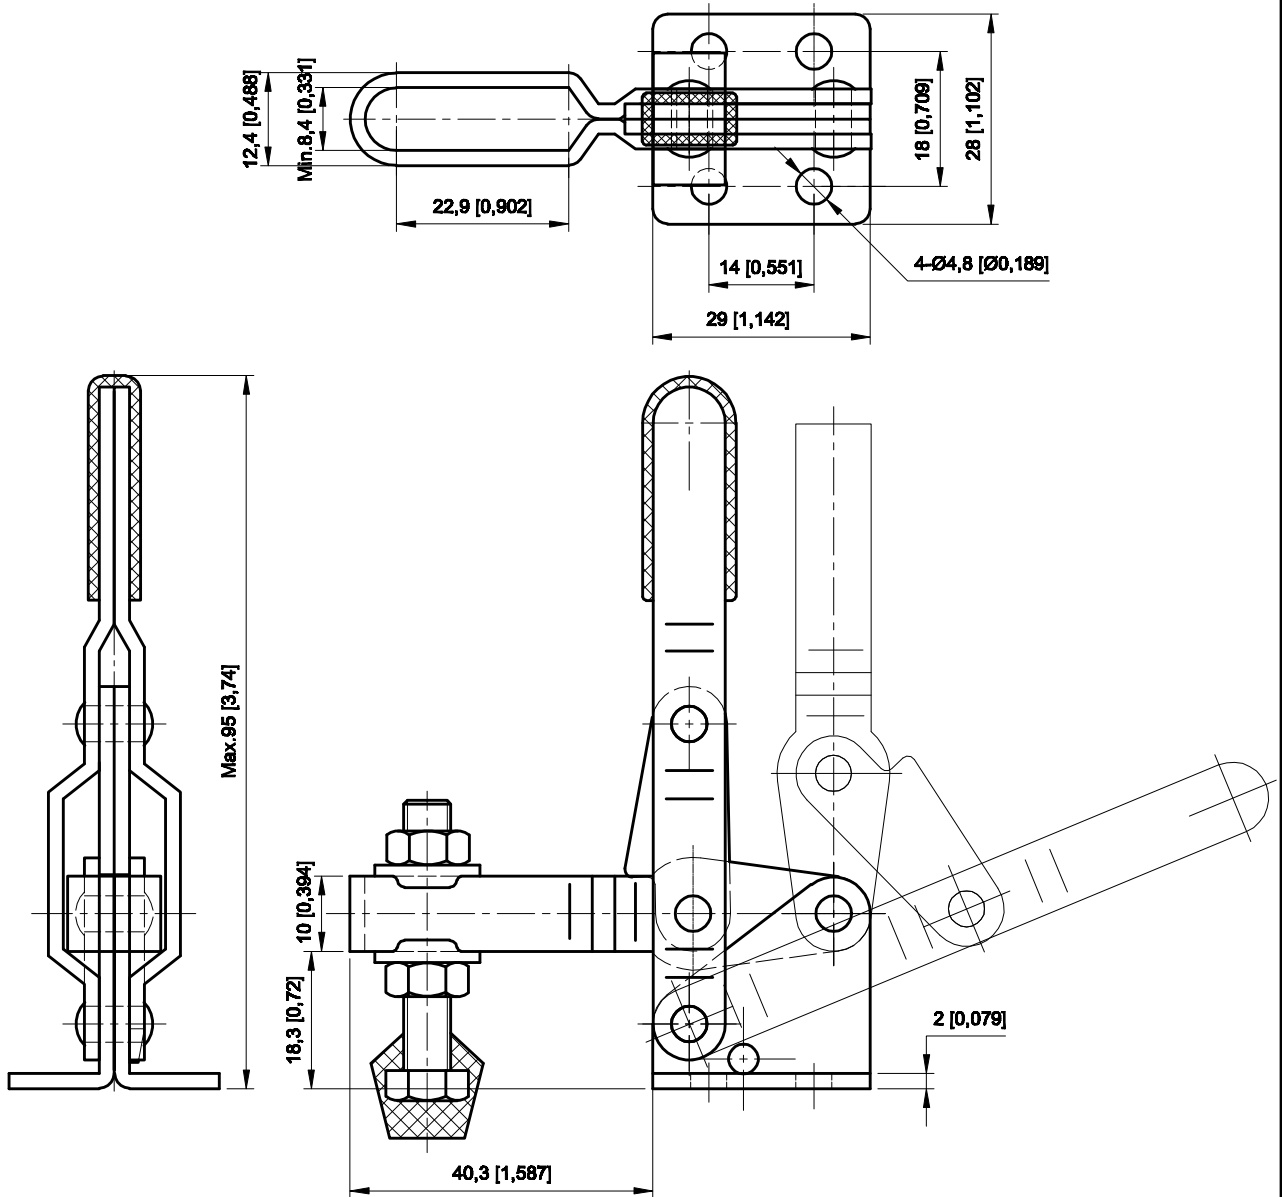

PART NUMBER: **CH-102-B**

BAR OPENS:90°

HANDLE OPENS:65°

SPINDLE SUPPLIED:CH-FC-14134