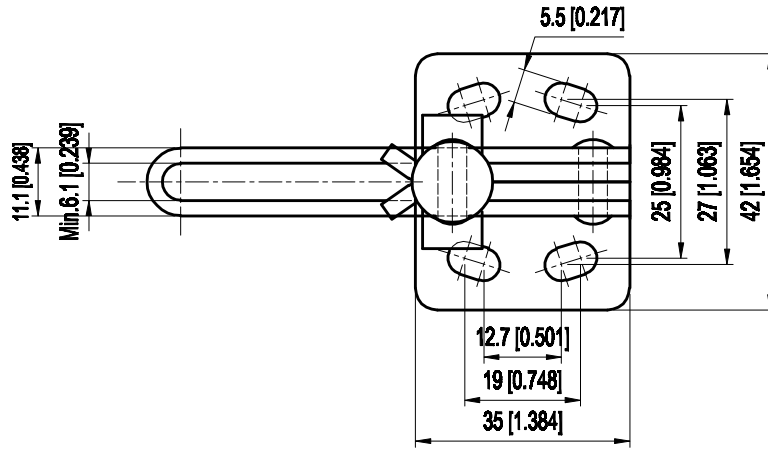

PART NUMBER: CH-12002-B

BAR OPENS: 108°
HANDLE OPENS: 60°
SPINDLE SUPPLIED: CH-SA-064010