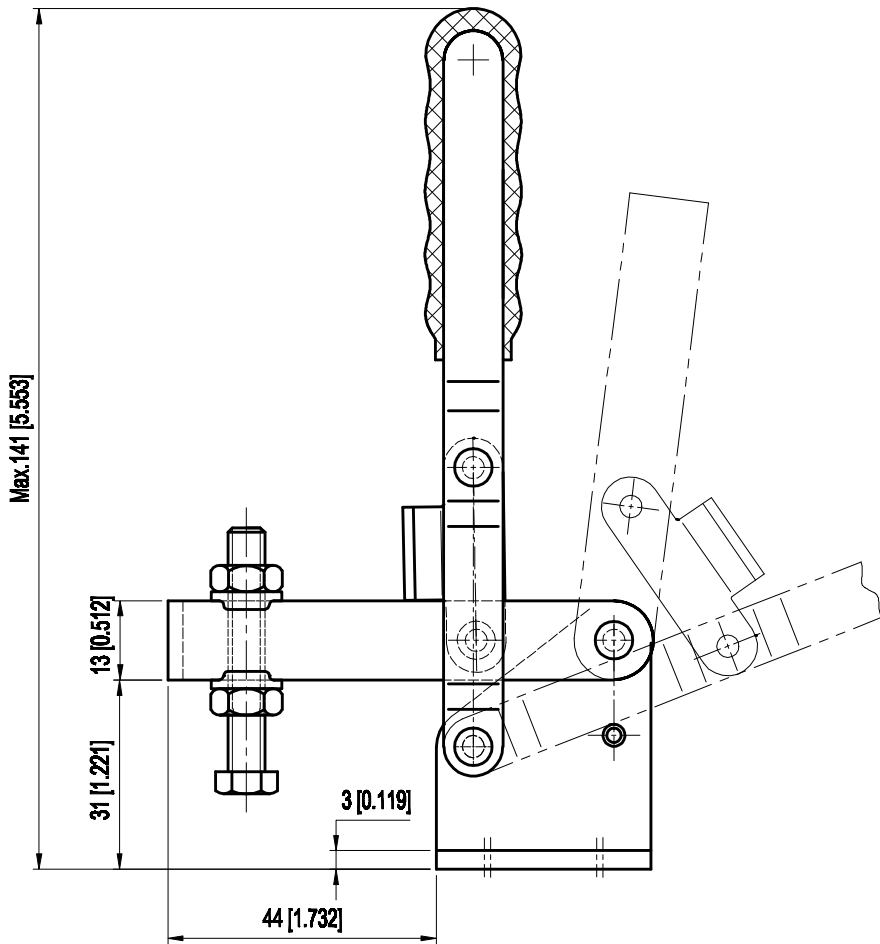

PART NUMBER: CH-12002-B

BAR OPENS: 108°
HANDLE OPENS: 60°
SPINDLE SUPPLIED: CH-SA-064010