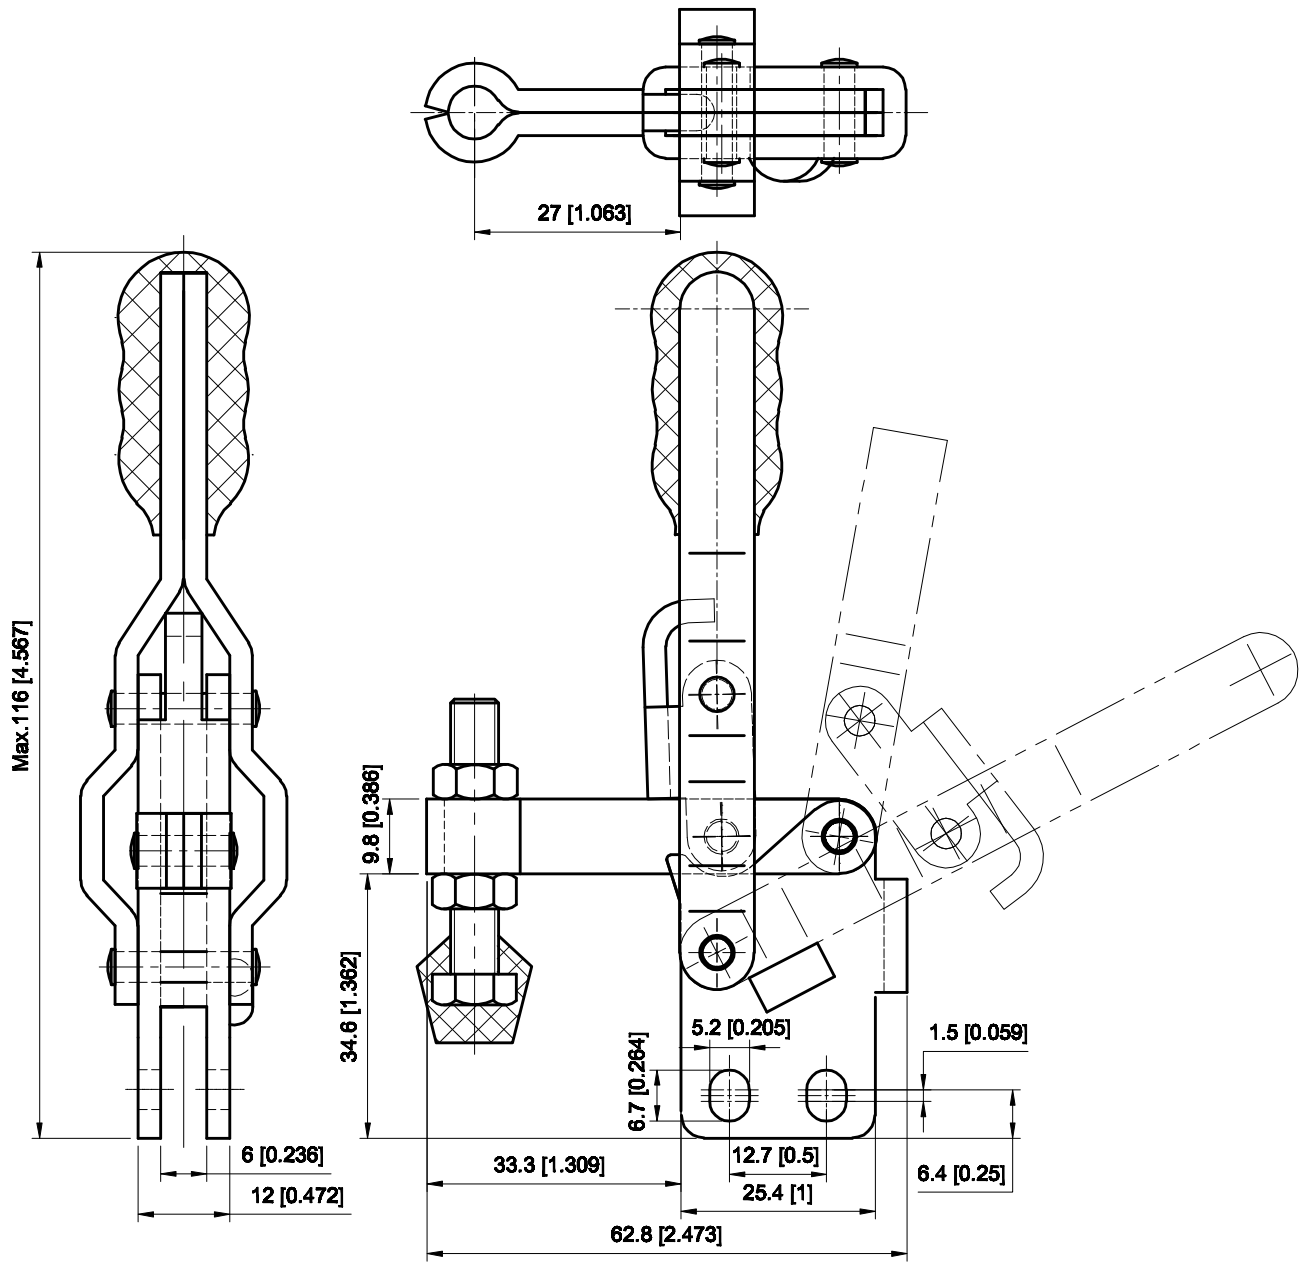

PART NUMBER: CH-12055

BAR OPENS:100°

HANDLE OPENS:60°

SPINDLE SUPPLIED:CH-FC-14134