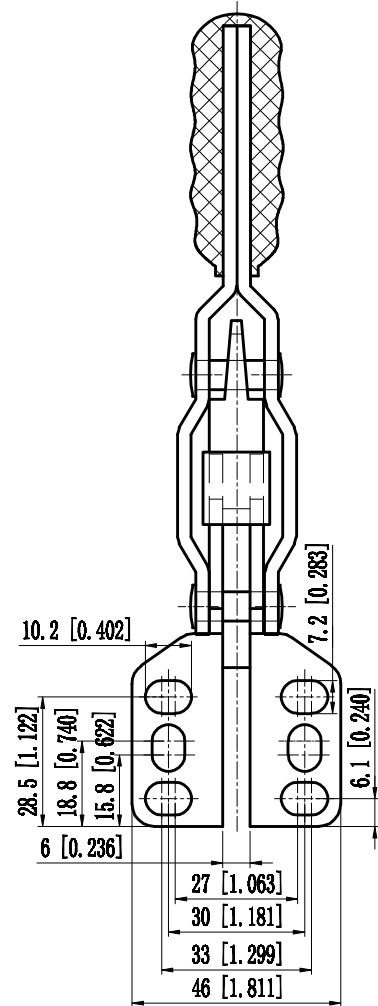

PART NUMBER: CH-12130-SM

BAR OPENS:100°
HANDLE OPENS:60°
SPINDLE SUPPLIED:CH-FC-56212