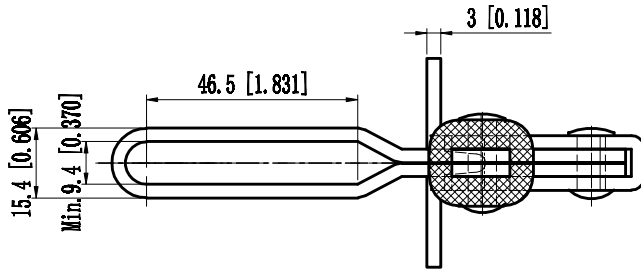

PART NUMBER: CH-12130-SM

BAR OPENS:100°
HANDLE OPENS:60°
SPINDLE SUPPLIED:CH-FC-56212