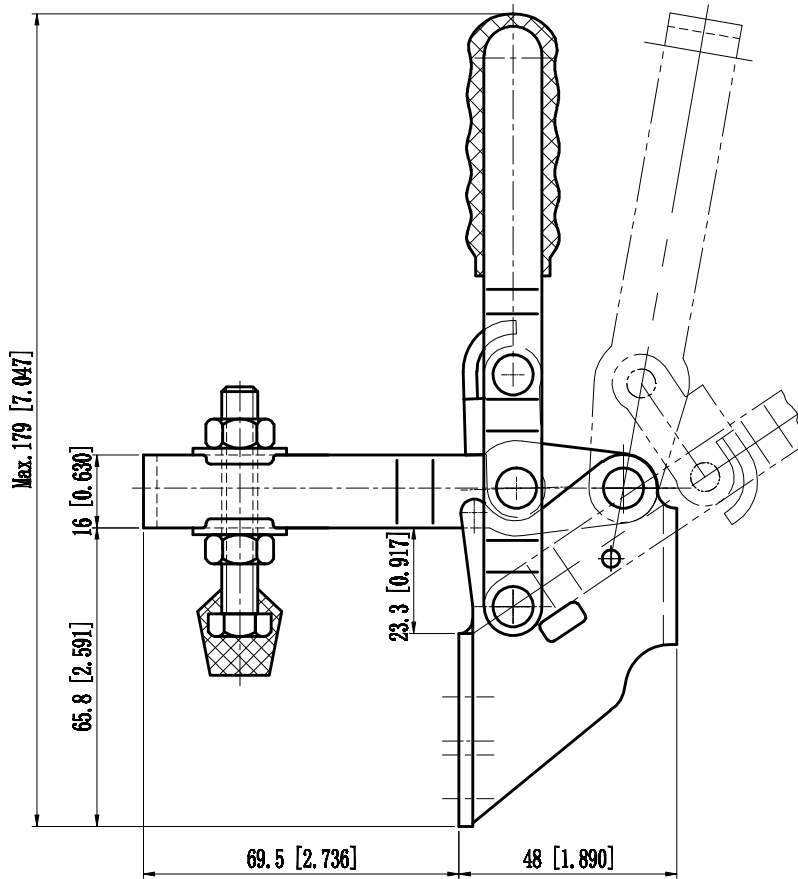

PART NUMBER: CH-12130-SM

BAR OPENS:100°
HANDLE OPENS:60°
SPINDLE SUPPLIED:CH-FC-56212