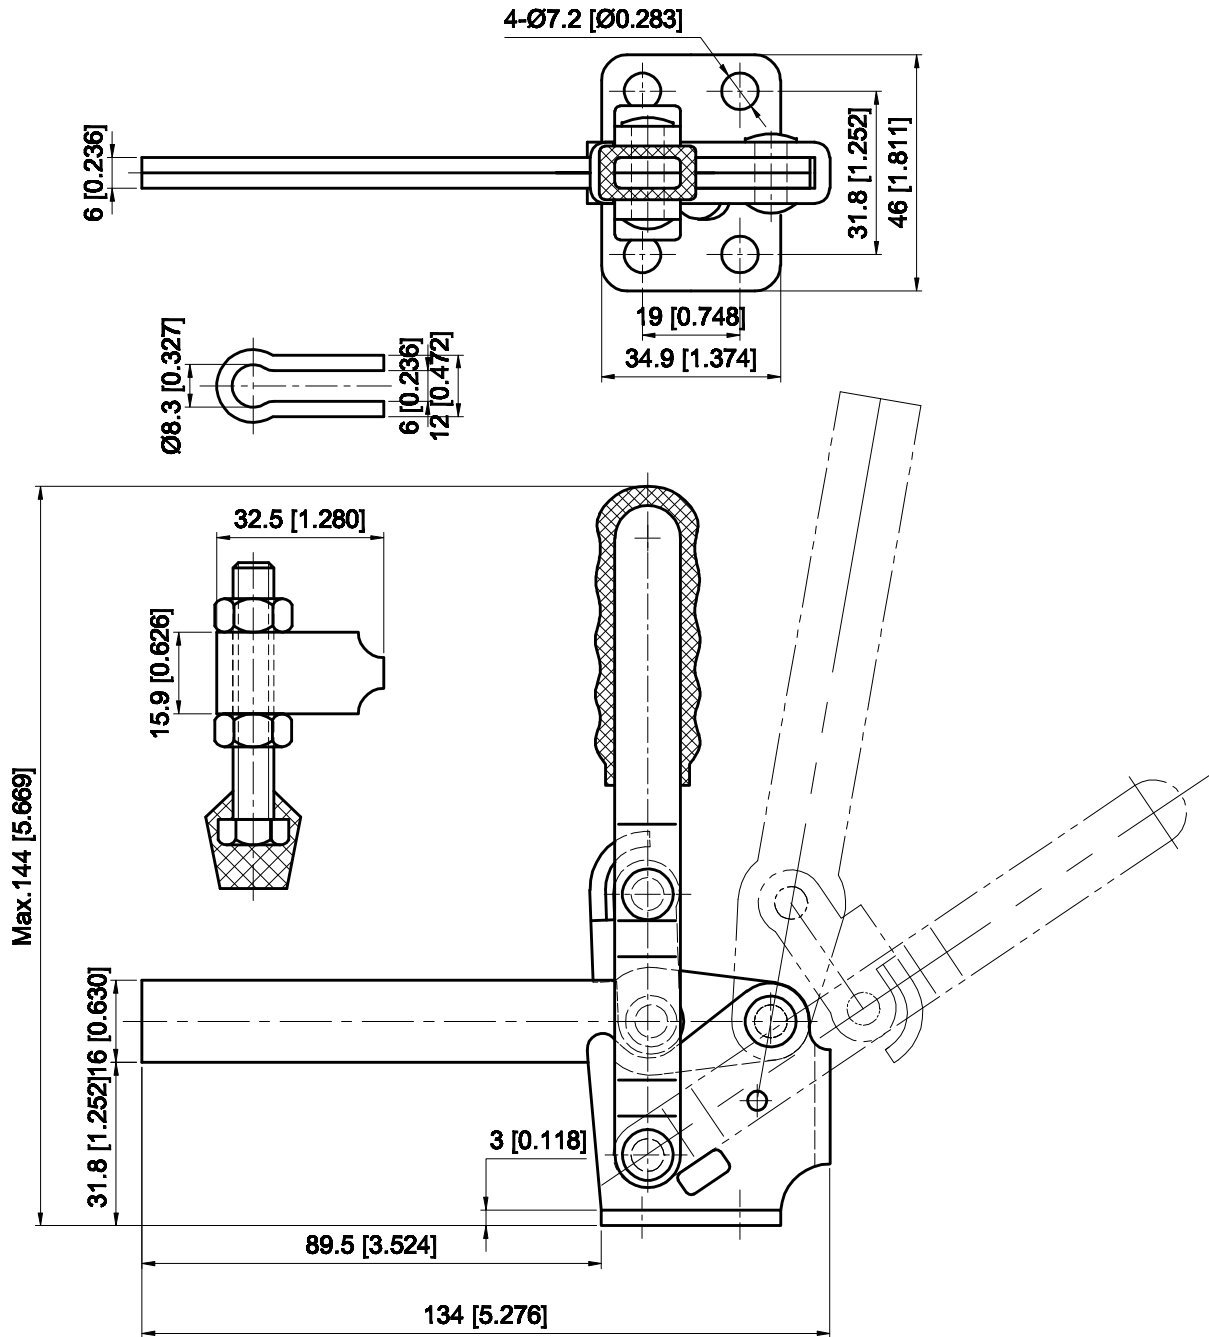

PART NUMBER: CH-12142

BAR OPENS:100°  
HANDLE OPENS:60°  
SPINDLE SUPPLIED:CH-FC-56212