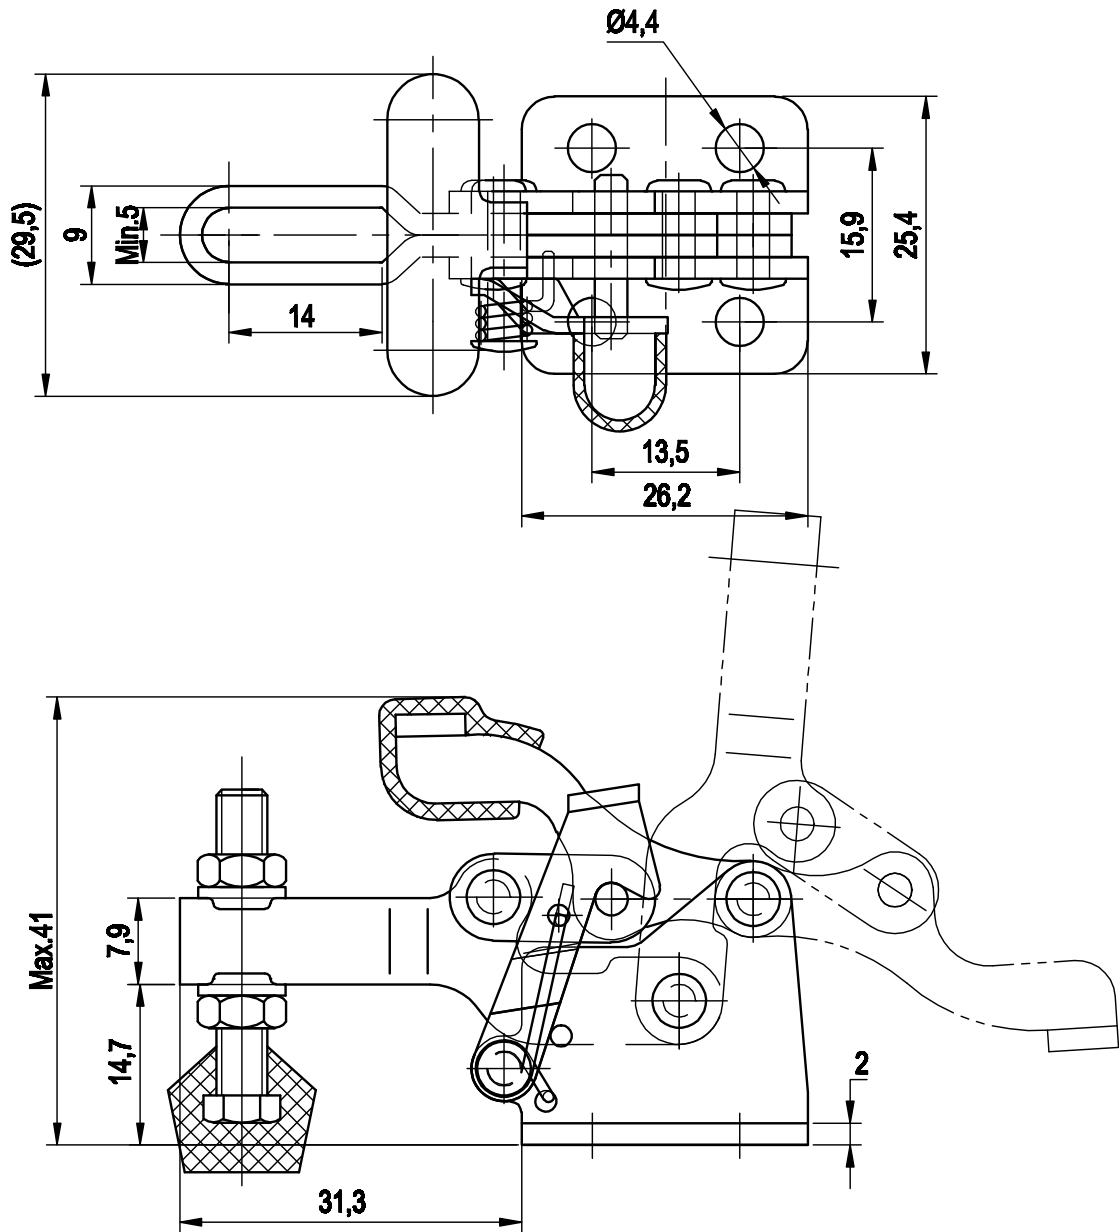

PART NUMBER: CH-13005-T001 (CH-13005-T)

BAR OPENS:90°

HANDLE OPENS:170°

SPINDLE SUPPLIED:CH-FC-10138