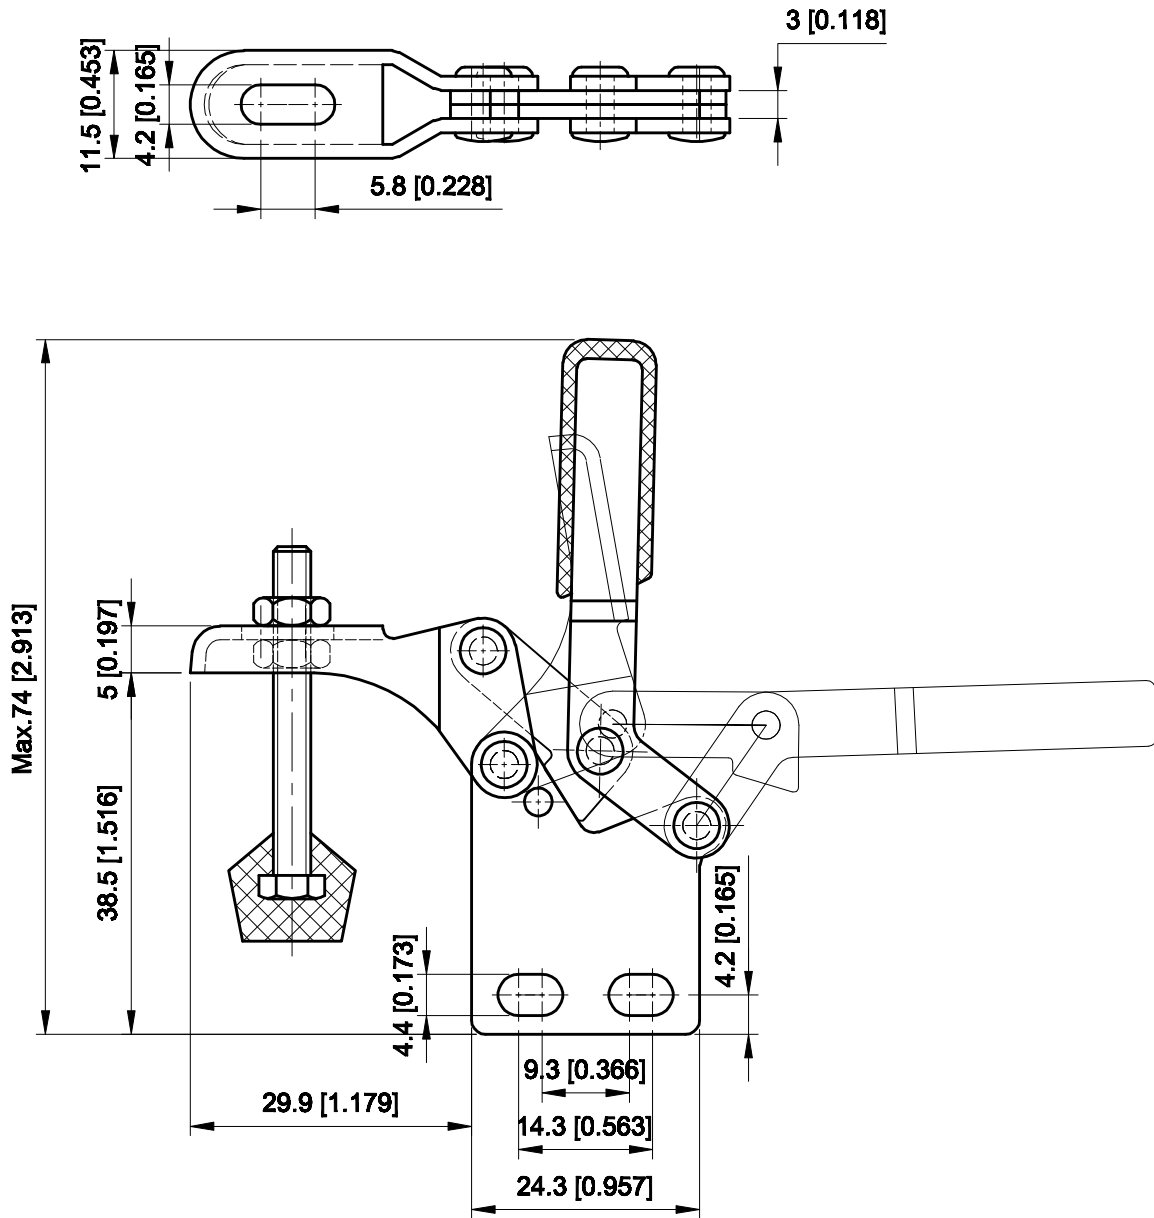

PART NUMBER: CH-14009

BAR OPENS:80°

HANDLE OPENS:88°

SPINDLE SUPPLIED:CH-FC-044207