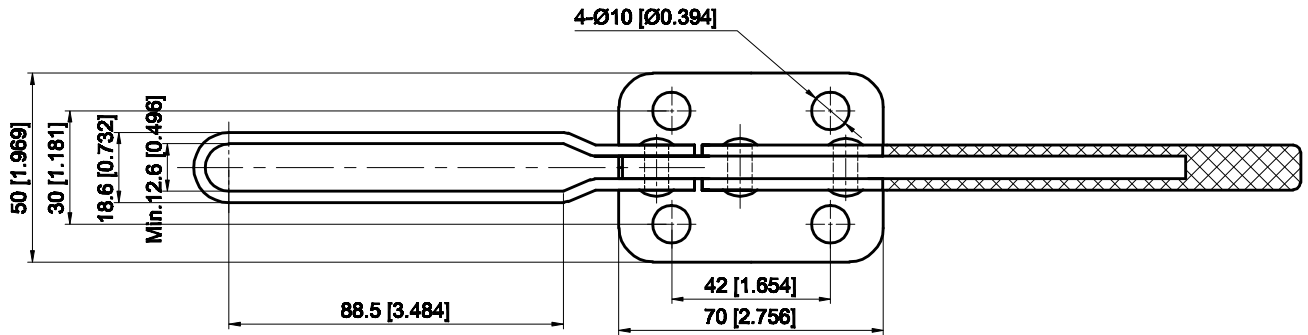

PART NUMBER: CH-200-WLH

BAR OPENS: 75°

HANDLE OPENS: 77°

SPINDLE SUPPLIED: CH-FC-38412