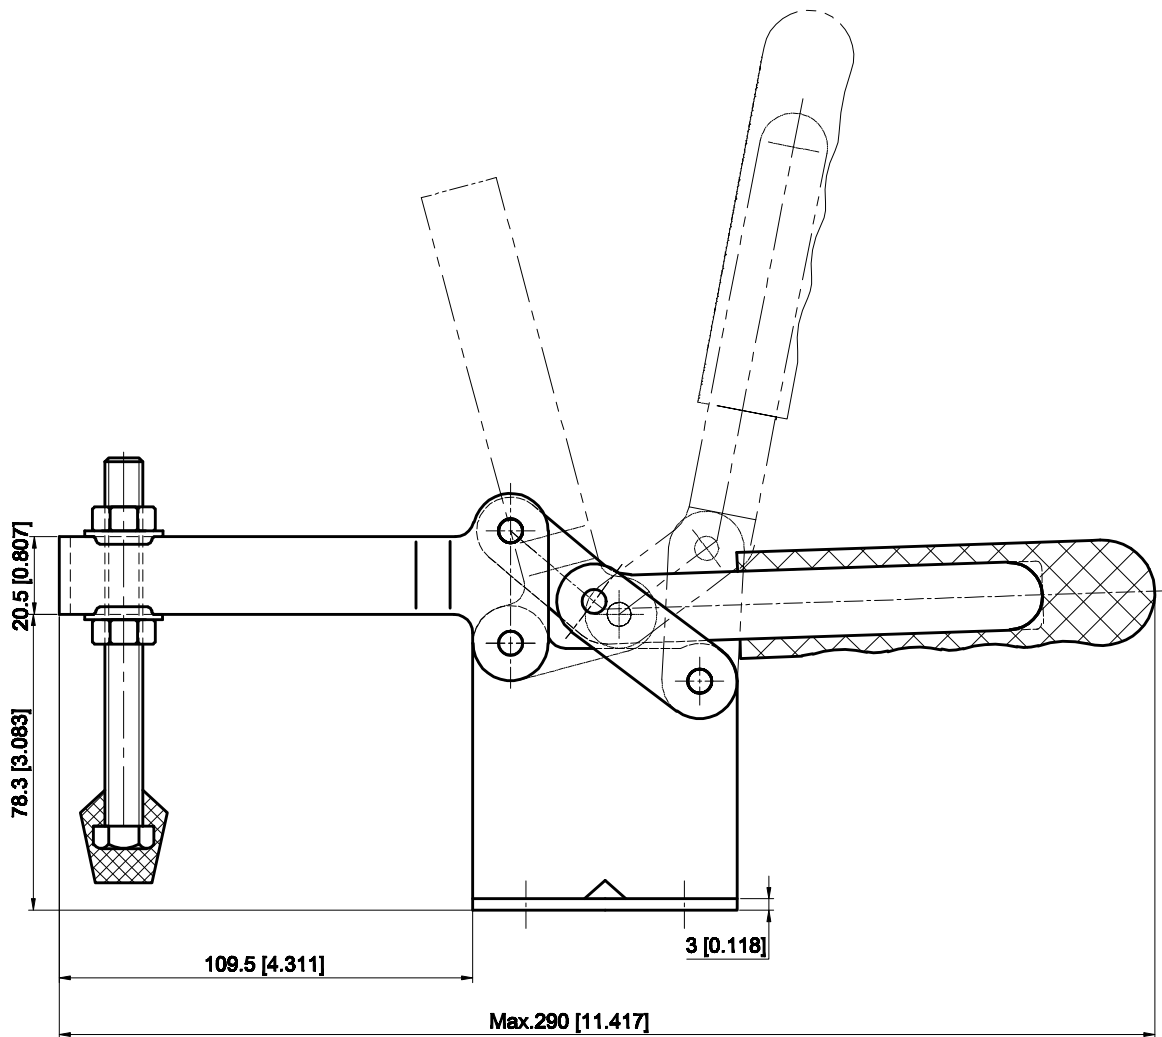

PART NUMBER: CH-200-WLH

BAR OPENS: 75°

HANDLE OPENS: 77°

SPINDLE SUPPLIED: CH-FC-38412