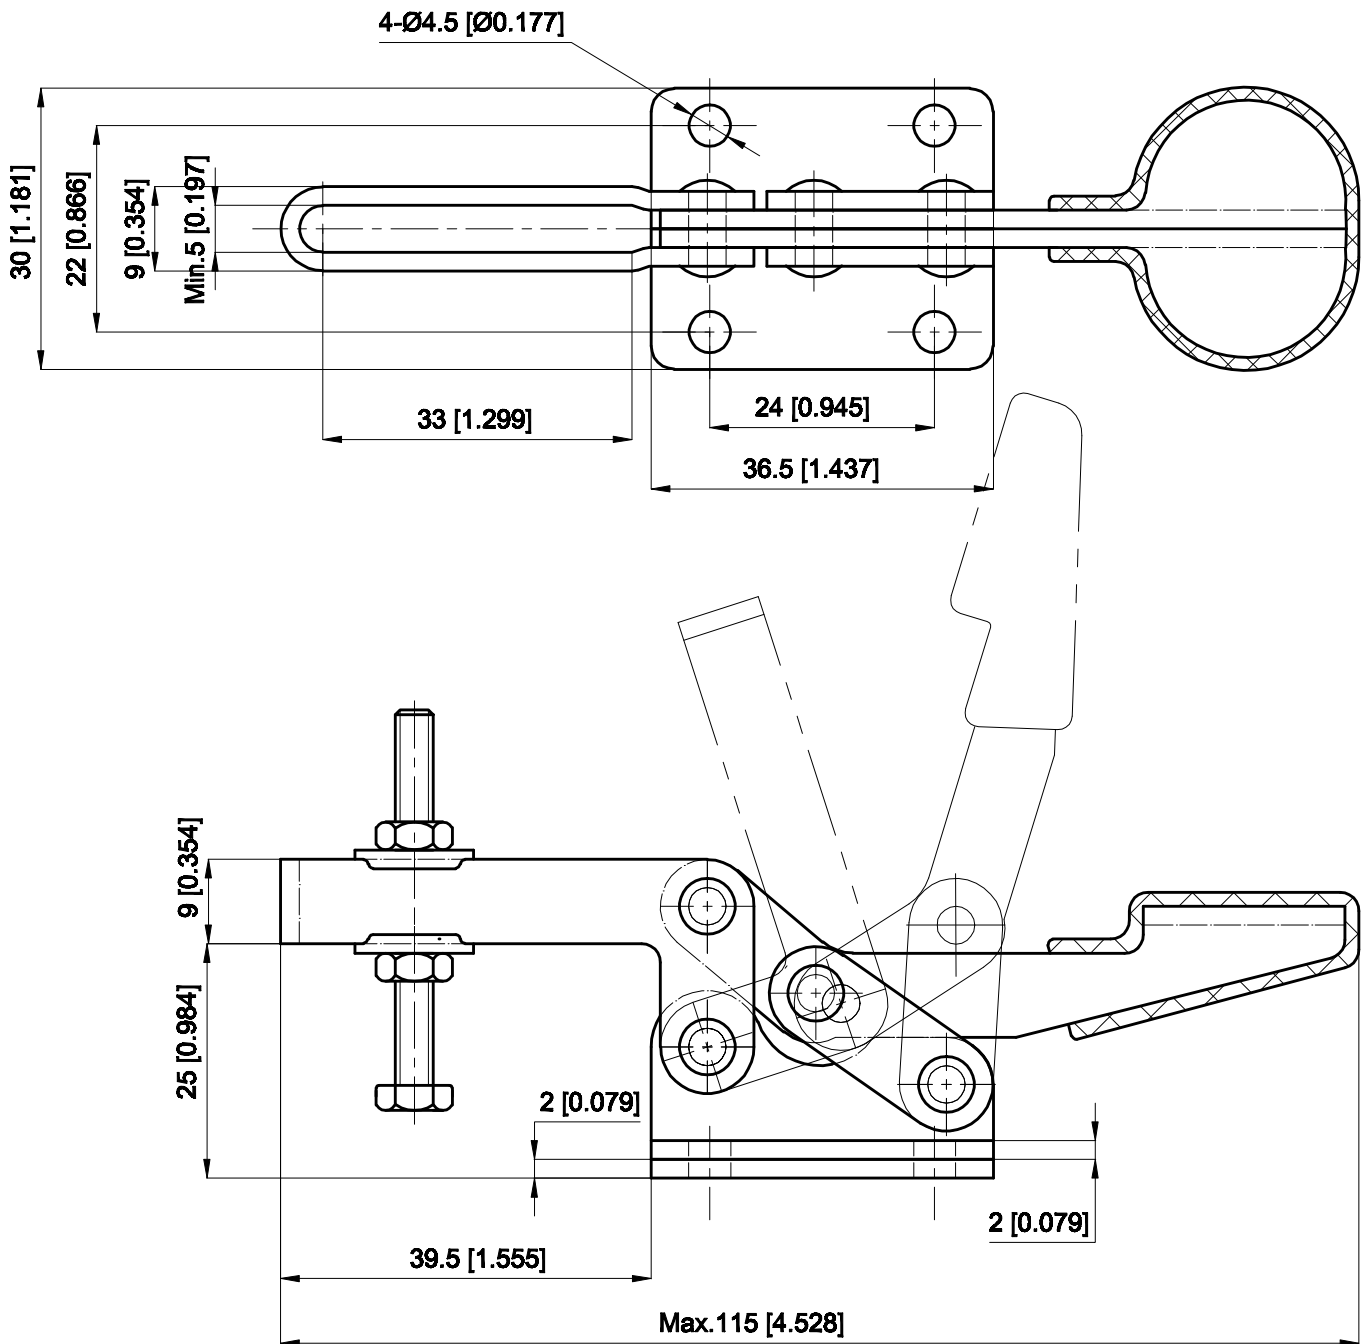

PART NUMBER: CH-20300

BAR OPENS:65°

HANDLE OPENS:55°

SPINDLE SUPPLIED:CH-SA-044007