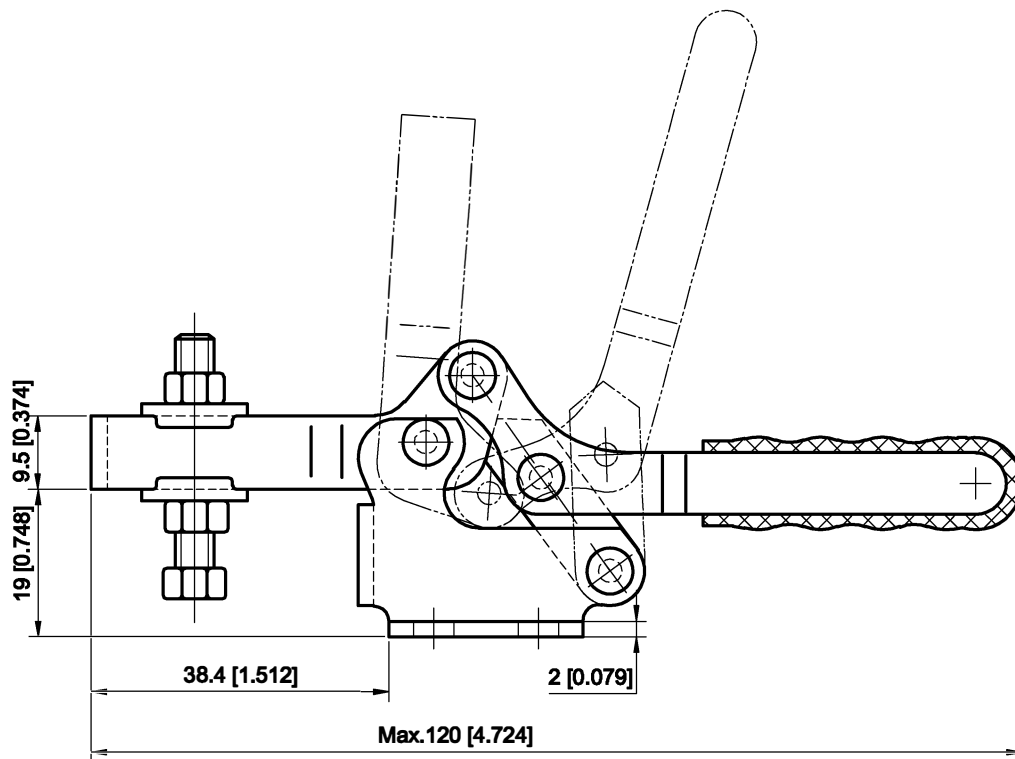

PART NUMBER: CH-20752-B

BAR OPENS:94°

HANDLE OPENS:76°

SPINDLE SUPPLIED:CH-SA-053008