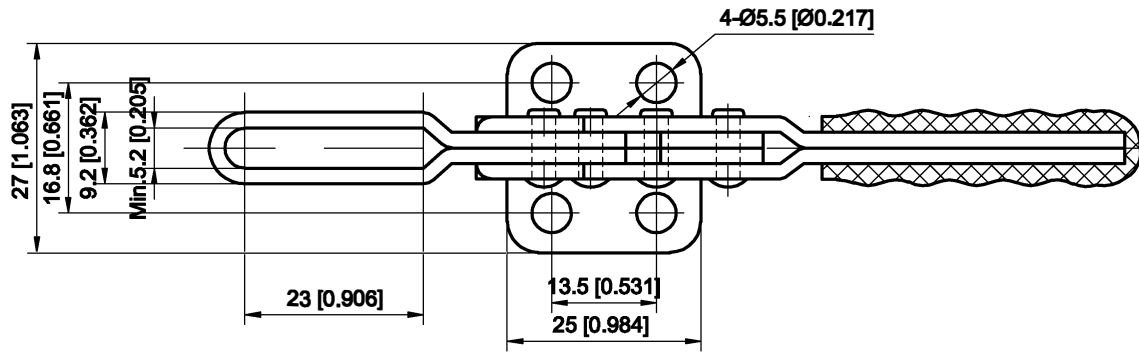

PART NUMBER: CH-20752-B

BAR OPENS:94°

HANDLE OPENS:76°

SPINDLE SUPPLIED:CH-SA-053008