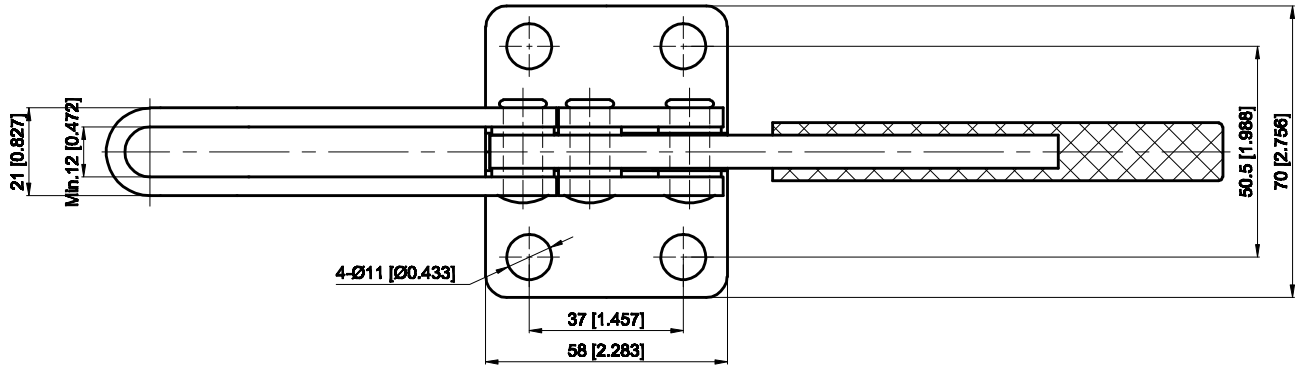

PART NUMBER: CH-21384

BAR OPENS: 65°

HANDLE OPENS: 85°

SPINDLE SUPPLIED: CH-SA-106515