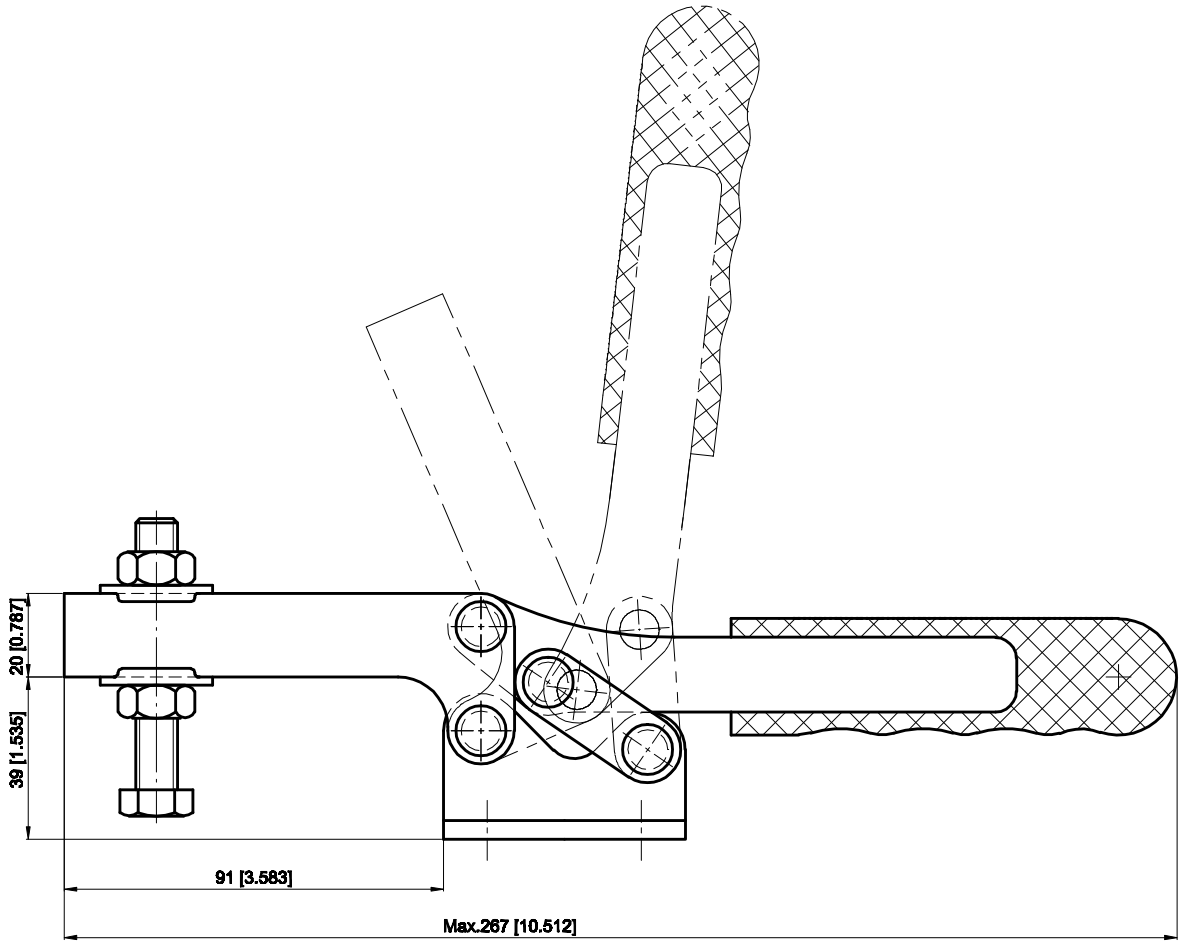

PART NUMBER: CH-21384

BAR OPENS: 65°

HANDLE OPENS: 85°

SPINDLE SUPPLIED: CH-SA-106515