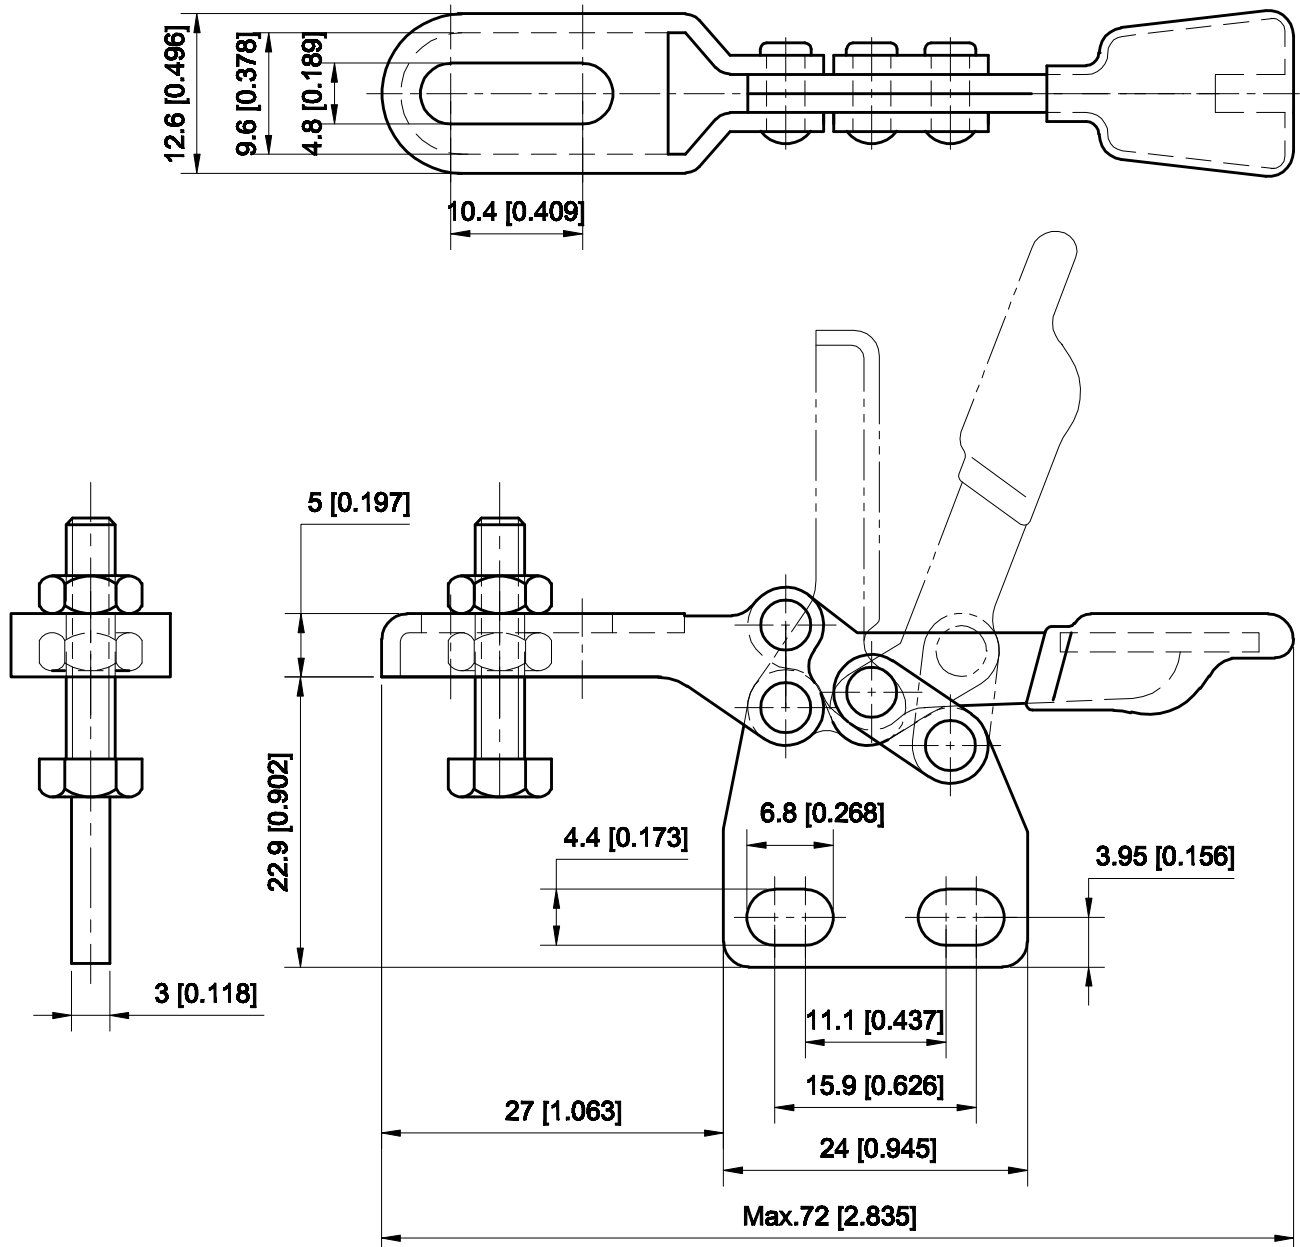

PARTNUMBER: CH-22020

BAR OPENS:90°
HANDLE OPENS:60°
SPINDLE SUPPLIED:CH-SA-08034