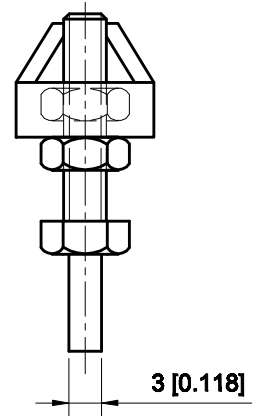

PARTNUMBER: CH-22040

BAR OPENS:90°
HANDLE OPENS:60°
SPINDLE SUPPLIED:CH-SA-08034