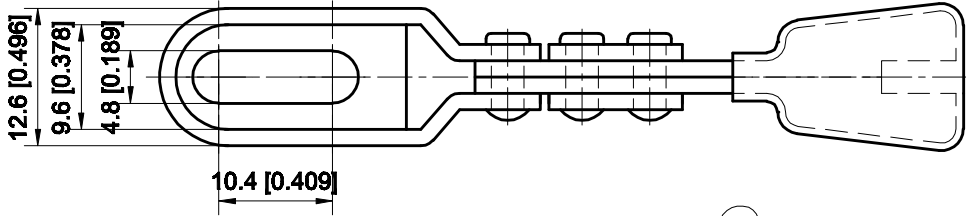

PARTNUMBER: CH-22040

BAR OPENS:90°
HANDLE OPENS:60°
SPINDLE SUPPLIED:CH-SA-08034