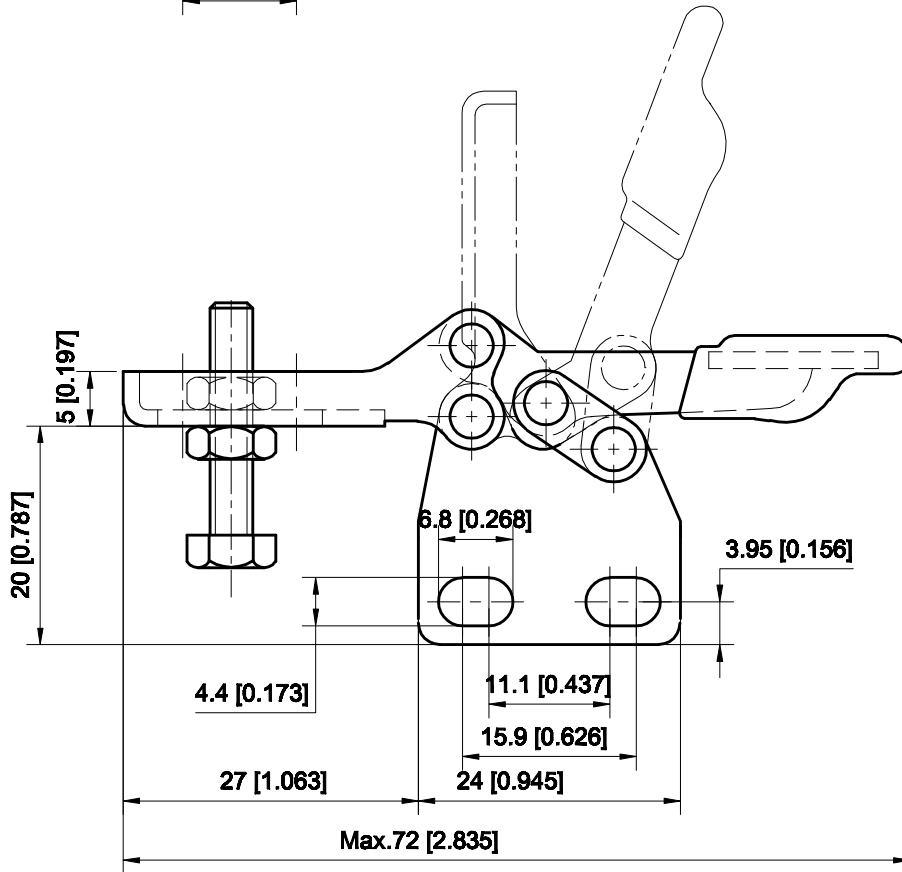

PARTNUMBER: CH-22040

BAR OPENS:90°
HANDLE OPENS:60°
SPINDLE SUPPLIED:CH-SA-08034