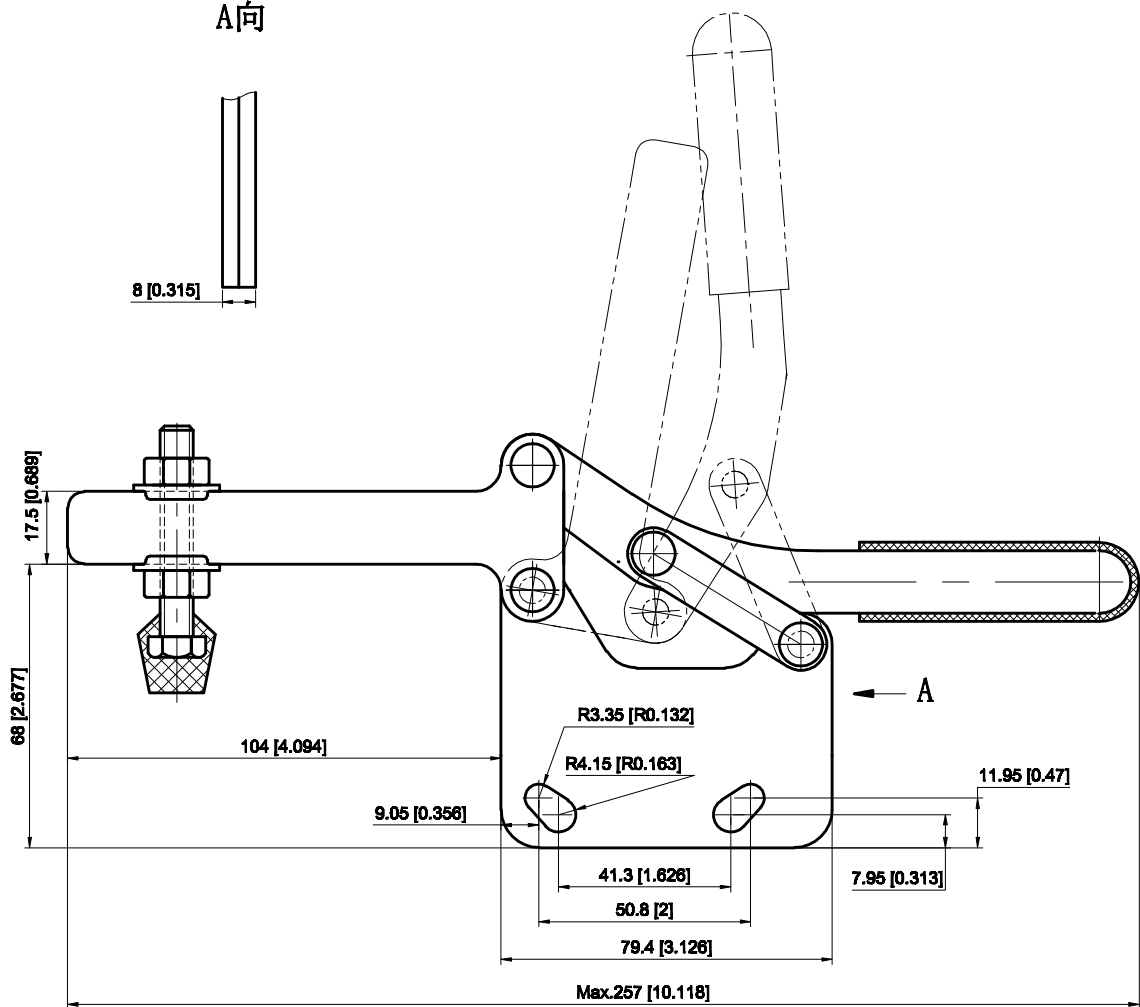

PART NUMBER: CH-22240

A向

BAR OPENS: 100°  
HANDLE OPENS: 94°  
SPINDLE SUPPLIED: CH-FC-56212