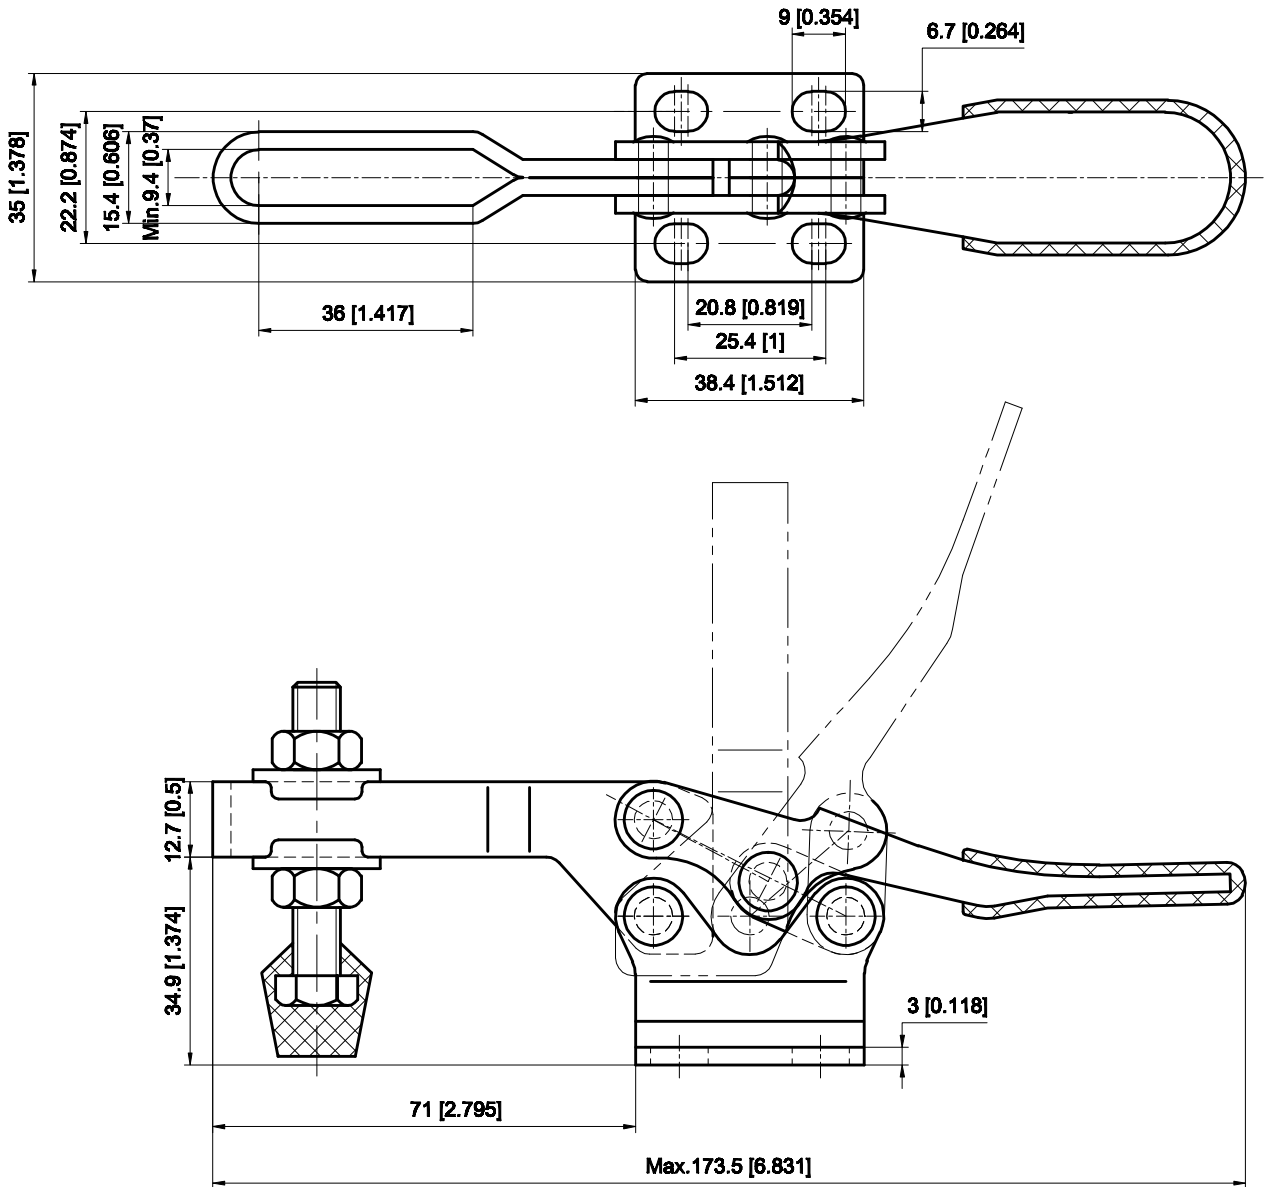

PART NUMBER: CH-225-D

BAR OPENS: 90°

HANDLE OPENS: 65°

SPINDLE SUPPLIED: CH-FC-56212