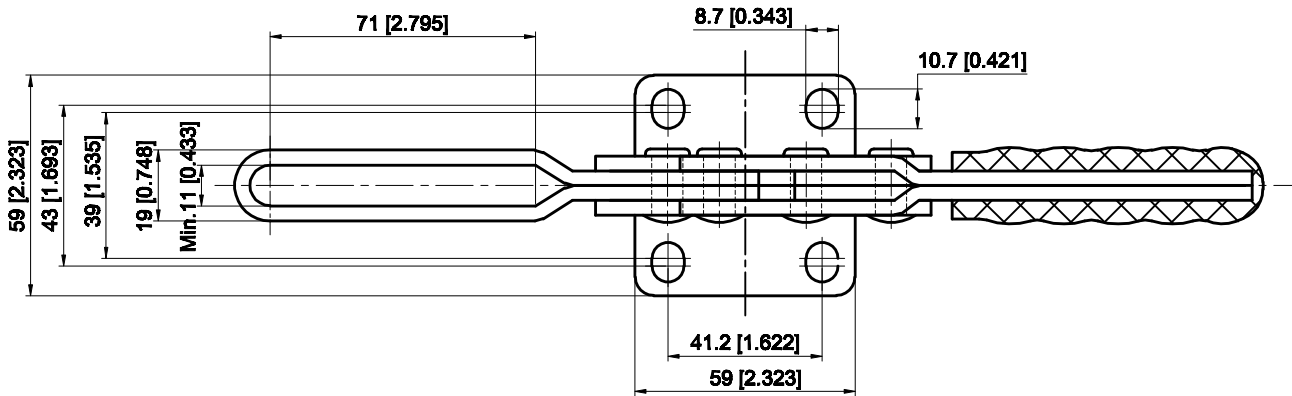

PART NUMBER: CH-23502-B

BAR OPENS:94°

HANDLE OPENS:76°

SPINDLE SUPPLIED:CH-SA-107515