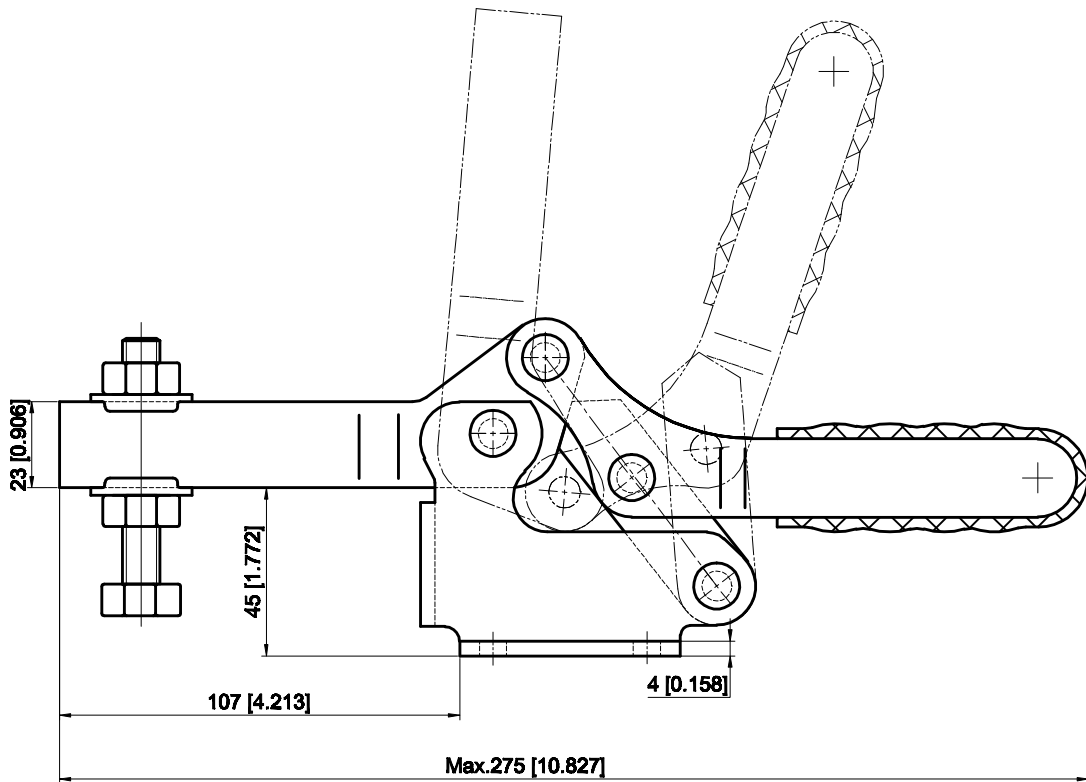

PART NUMBER: CH-23502-B

BAR OPENS:94°

HANDLE OPENS:76°

SPINDLE SUPPLIED:CH-SA-107515