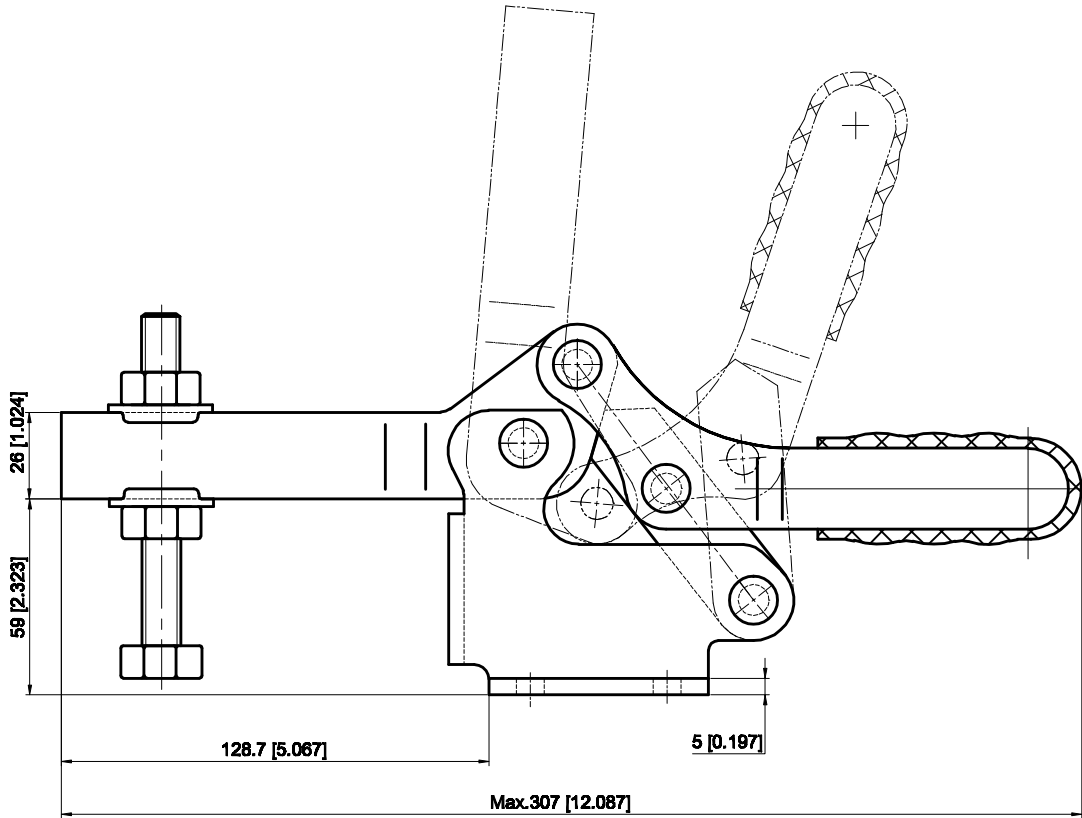

PART NUMBER: CH-24502-B

BAR OPENS:94°

HANDLE OPENS:76°

SPINDLE SUPPLIED:CH-SA-121017