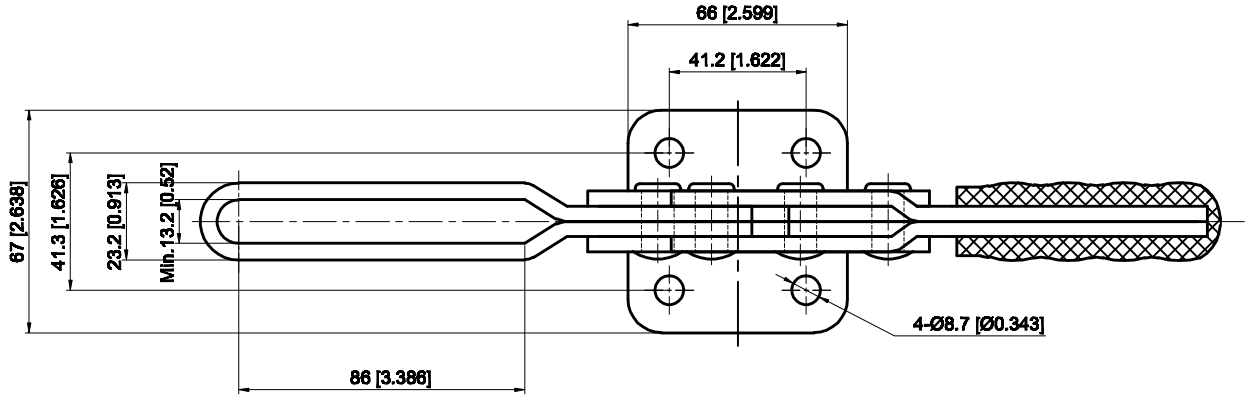

PART NUMBER: CH-24502-B

BAR OPENS:94°

HANDLE OPENS:76°

SPINDLE SUPPLIED:CH-SA-121017