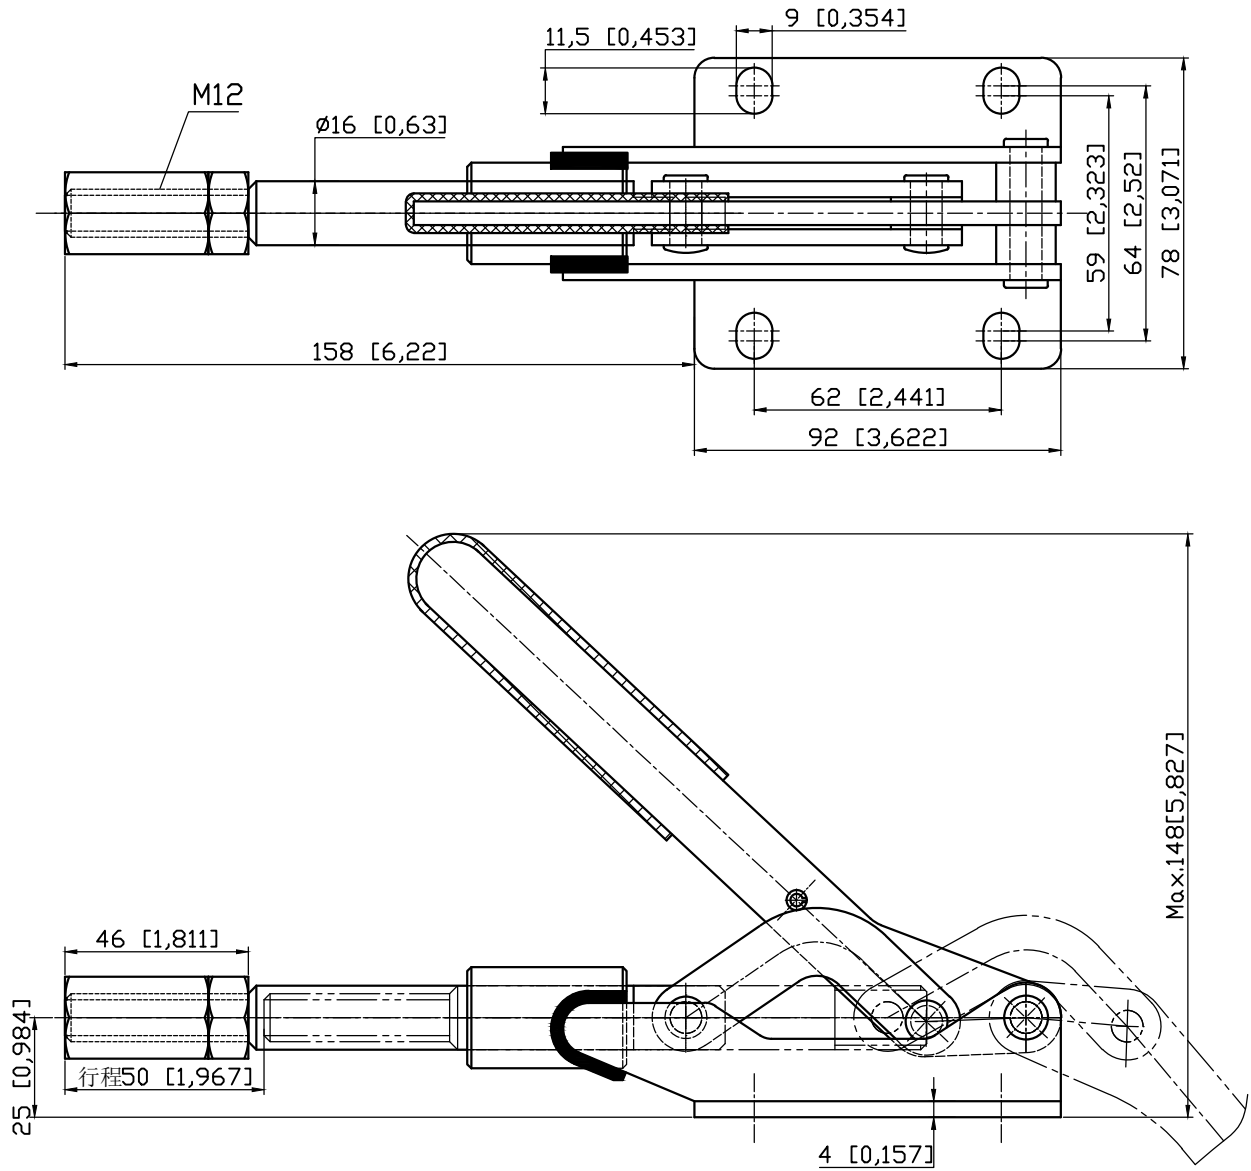

PART NUMBER: CH-303-EM

HANDLE OPENS 185°
PLUNGER STROKE 50mm