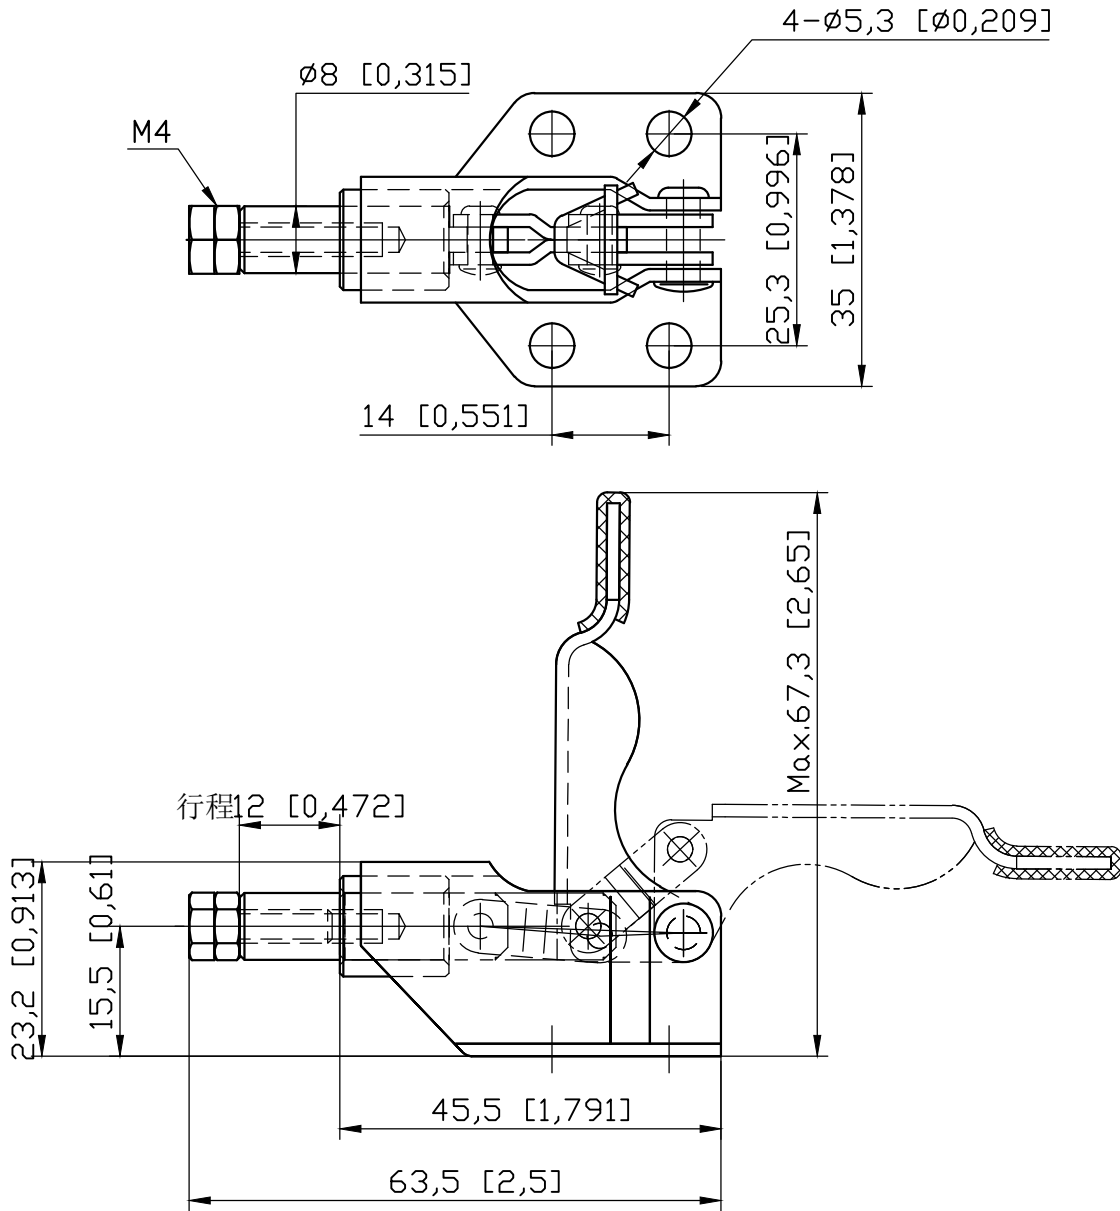

PART NUMBER: CH-36006

HANDLE OPENS 93°

PLUNGER STROKE 12mm

SPINDLE SUPPLIED:CH-SA-041507