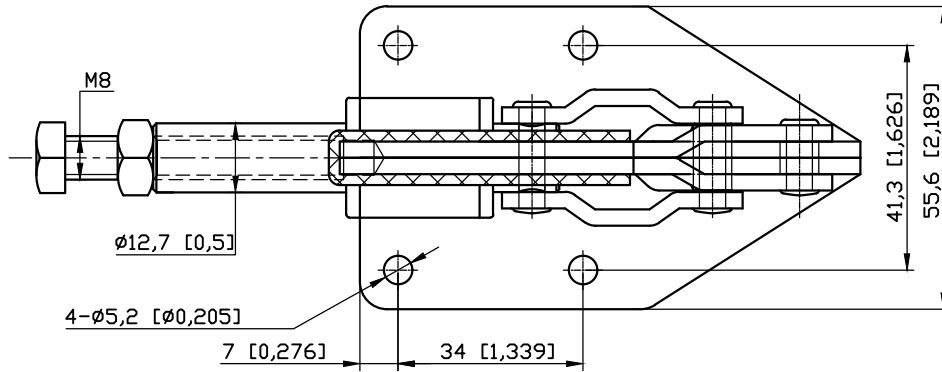

PART NUMBER: CH-36092M

HANDLE OPENS 180°  
PLUNGER STROKE 32mm  
SPINDLE SUPPLIED:CH-SA-085012