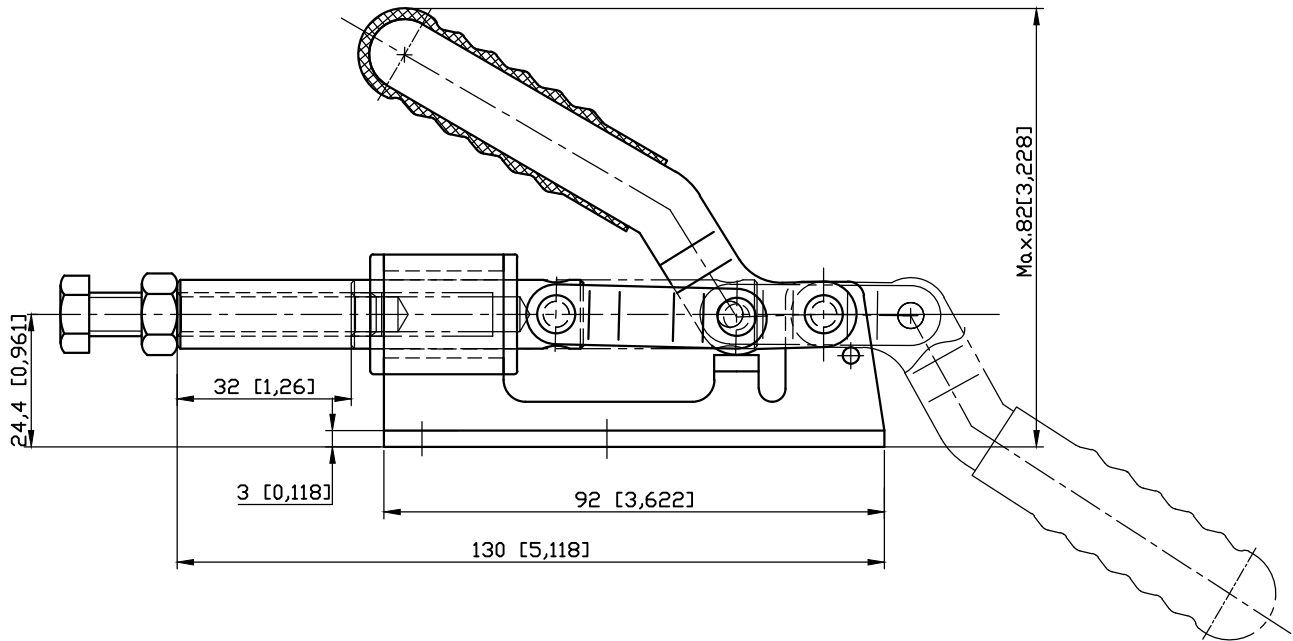

PART NUMBER: CH-36092M

HANDLE OPENS 180°  
PLUNGER STROKE 32mm  
SPINDLE SUPPLIED:CH-SA-085012