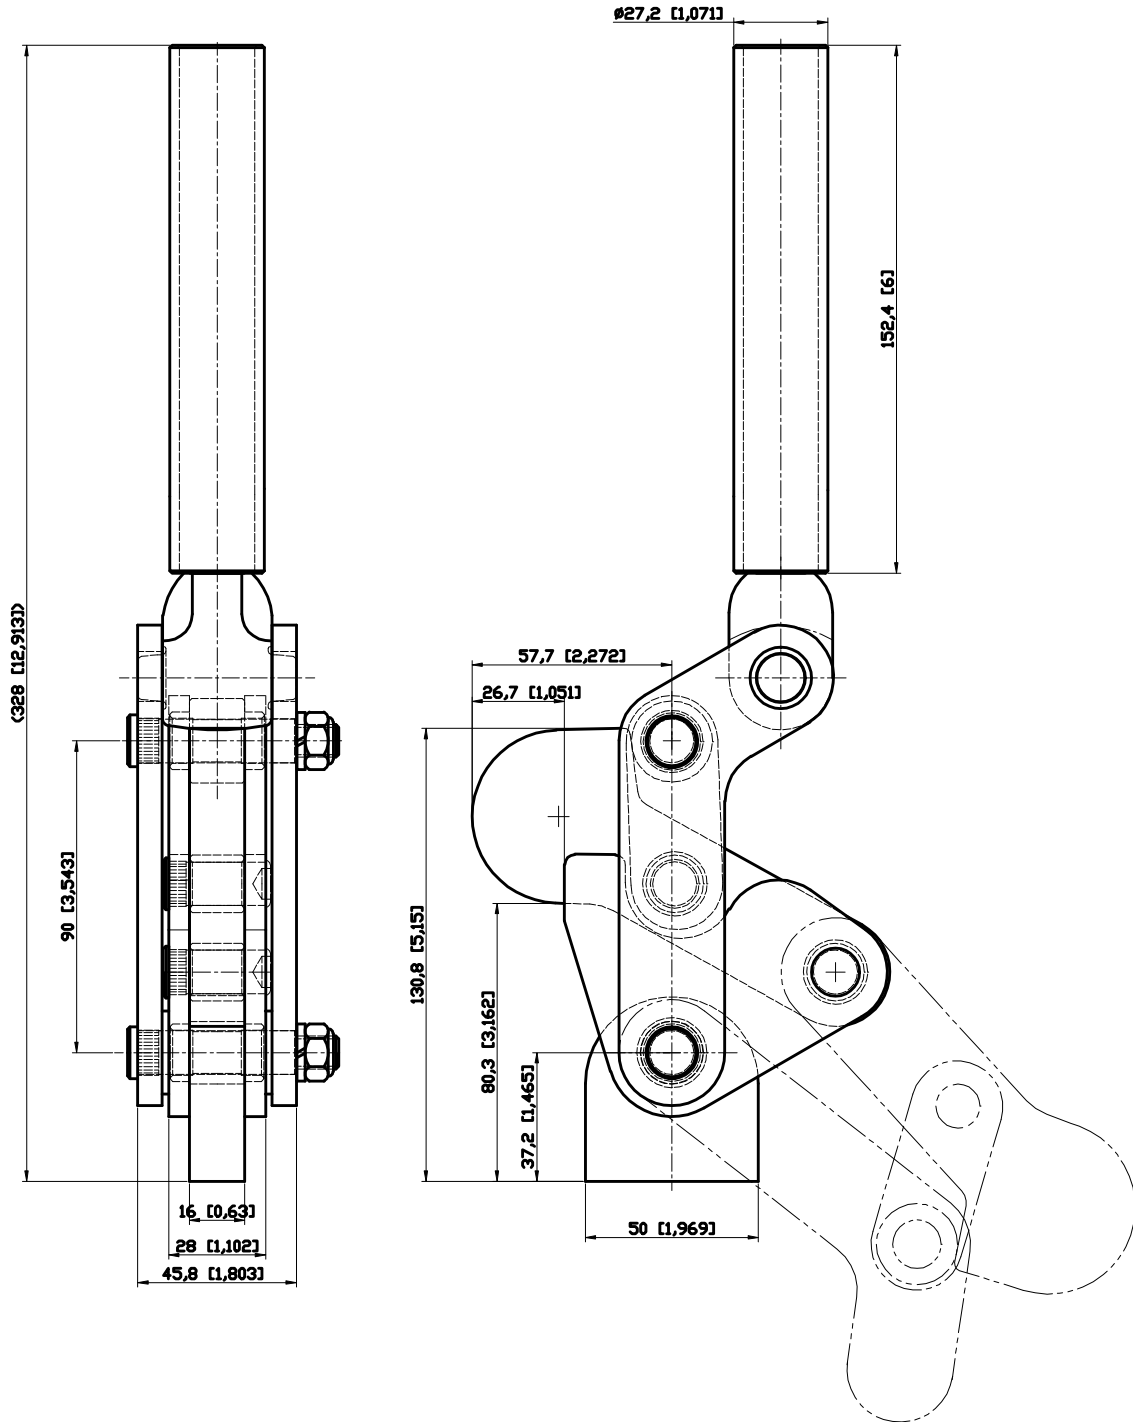

PART NUMBER: CH-702-K

HANDLE OPENS 128°  
BAR OPENS 197°