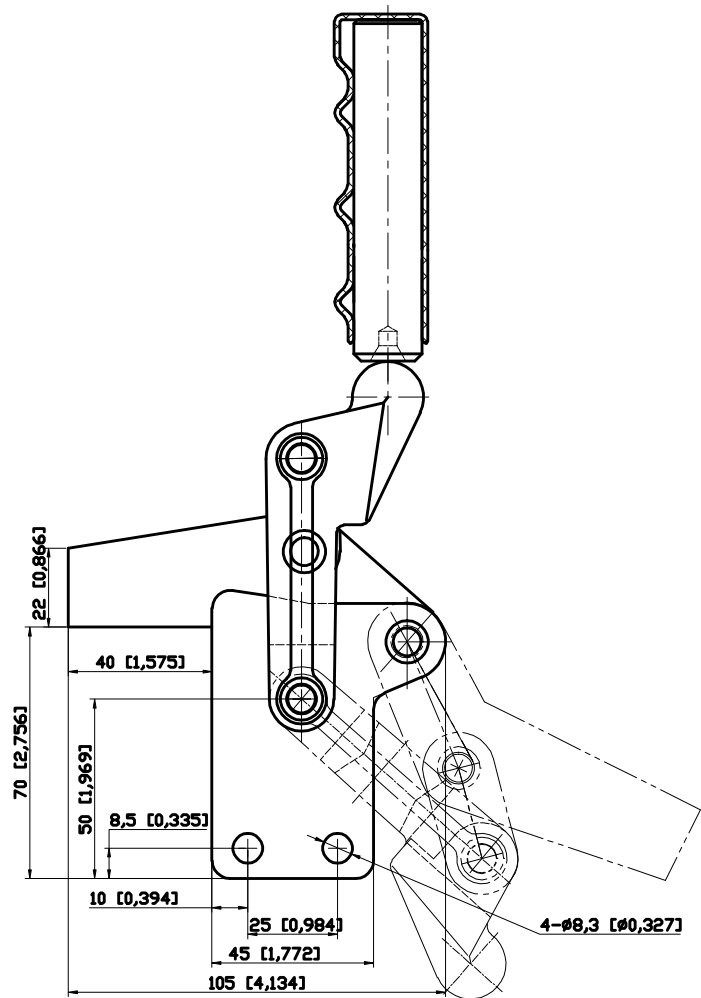

PART NUMBER: CH-70720

HANDLE OPENS 130°
BAR OPENS 205°