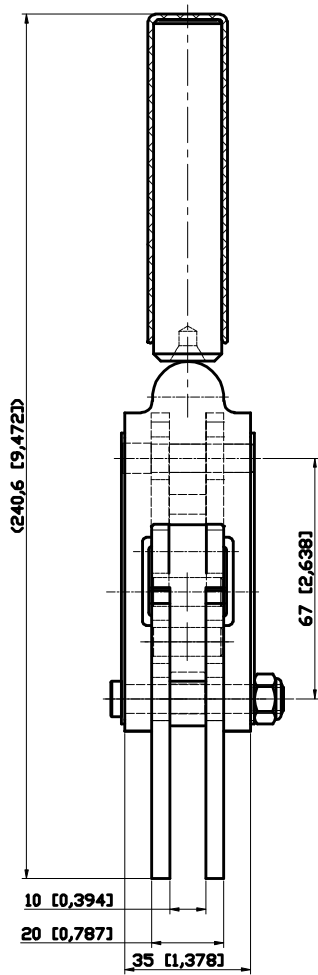

PART NUMBER: CH-70720

HANDLE OPENS 130°
BAR OPENS 205°