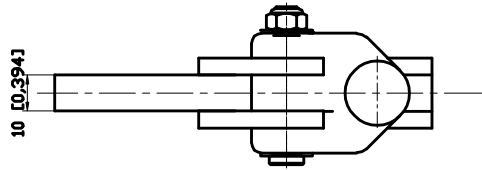

PART NUMBER: CH-70720

HANDLE OPENS 130°
BAR OPENS 205°