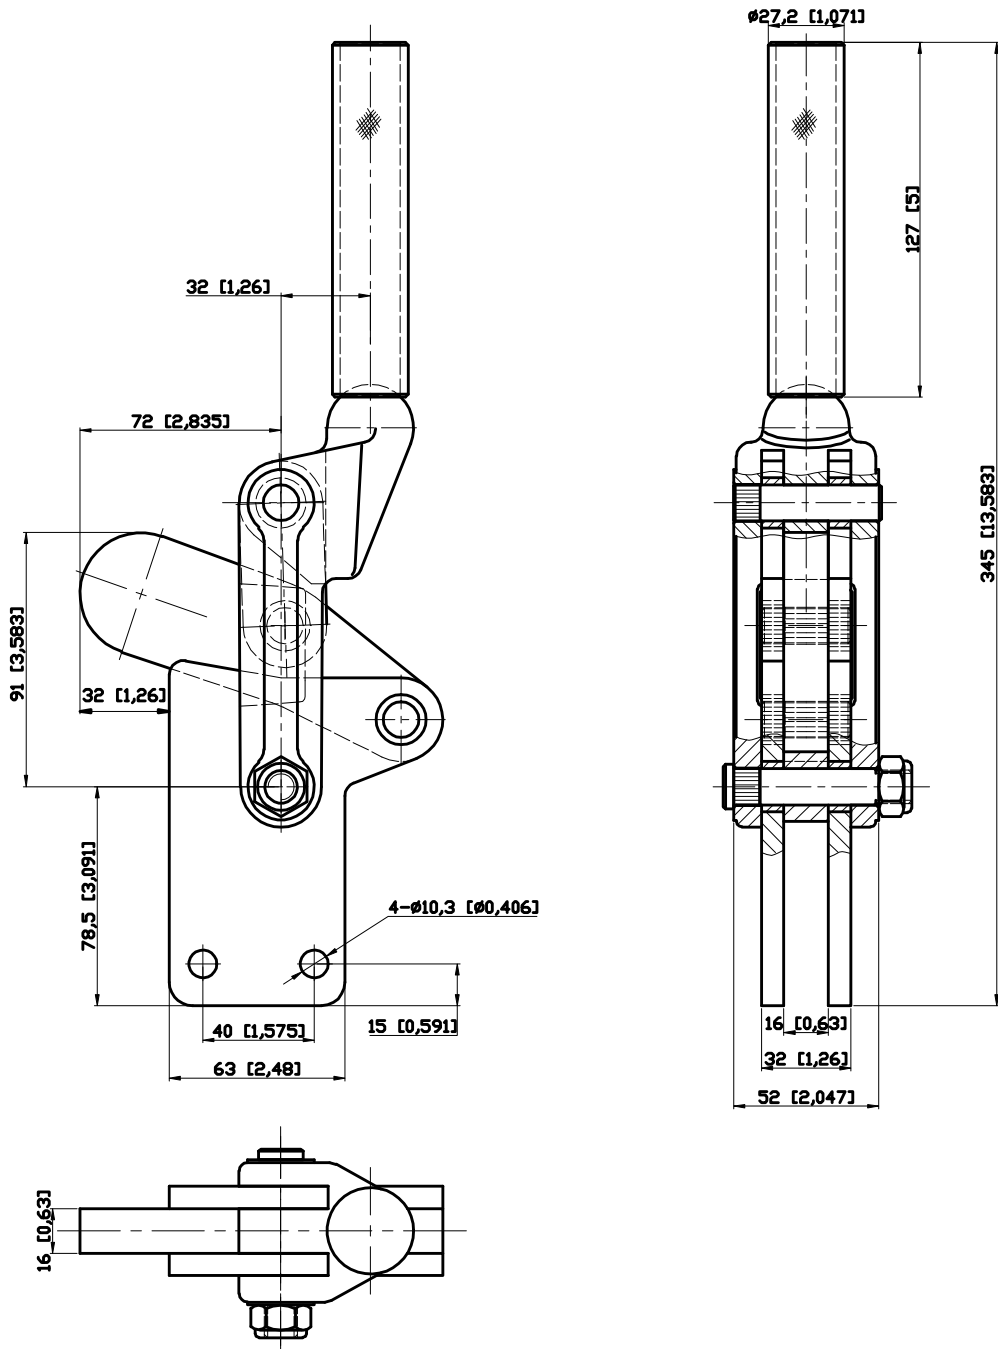

PART NUMBER: CH-72415

HANDLE OPENS 130°  
BAR OPENS 195°