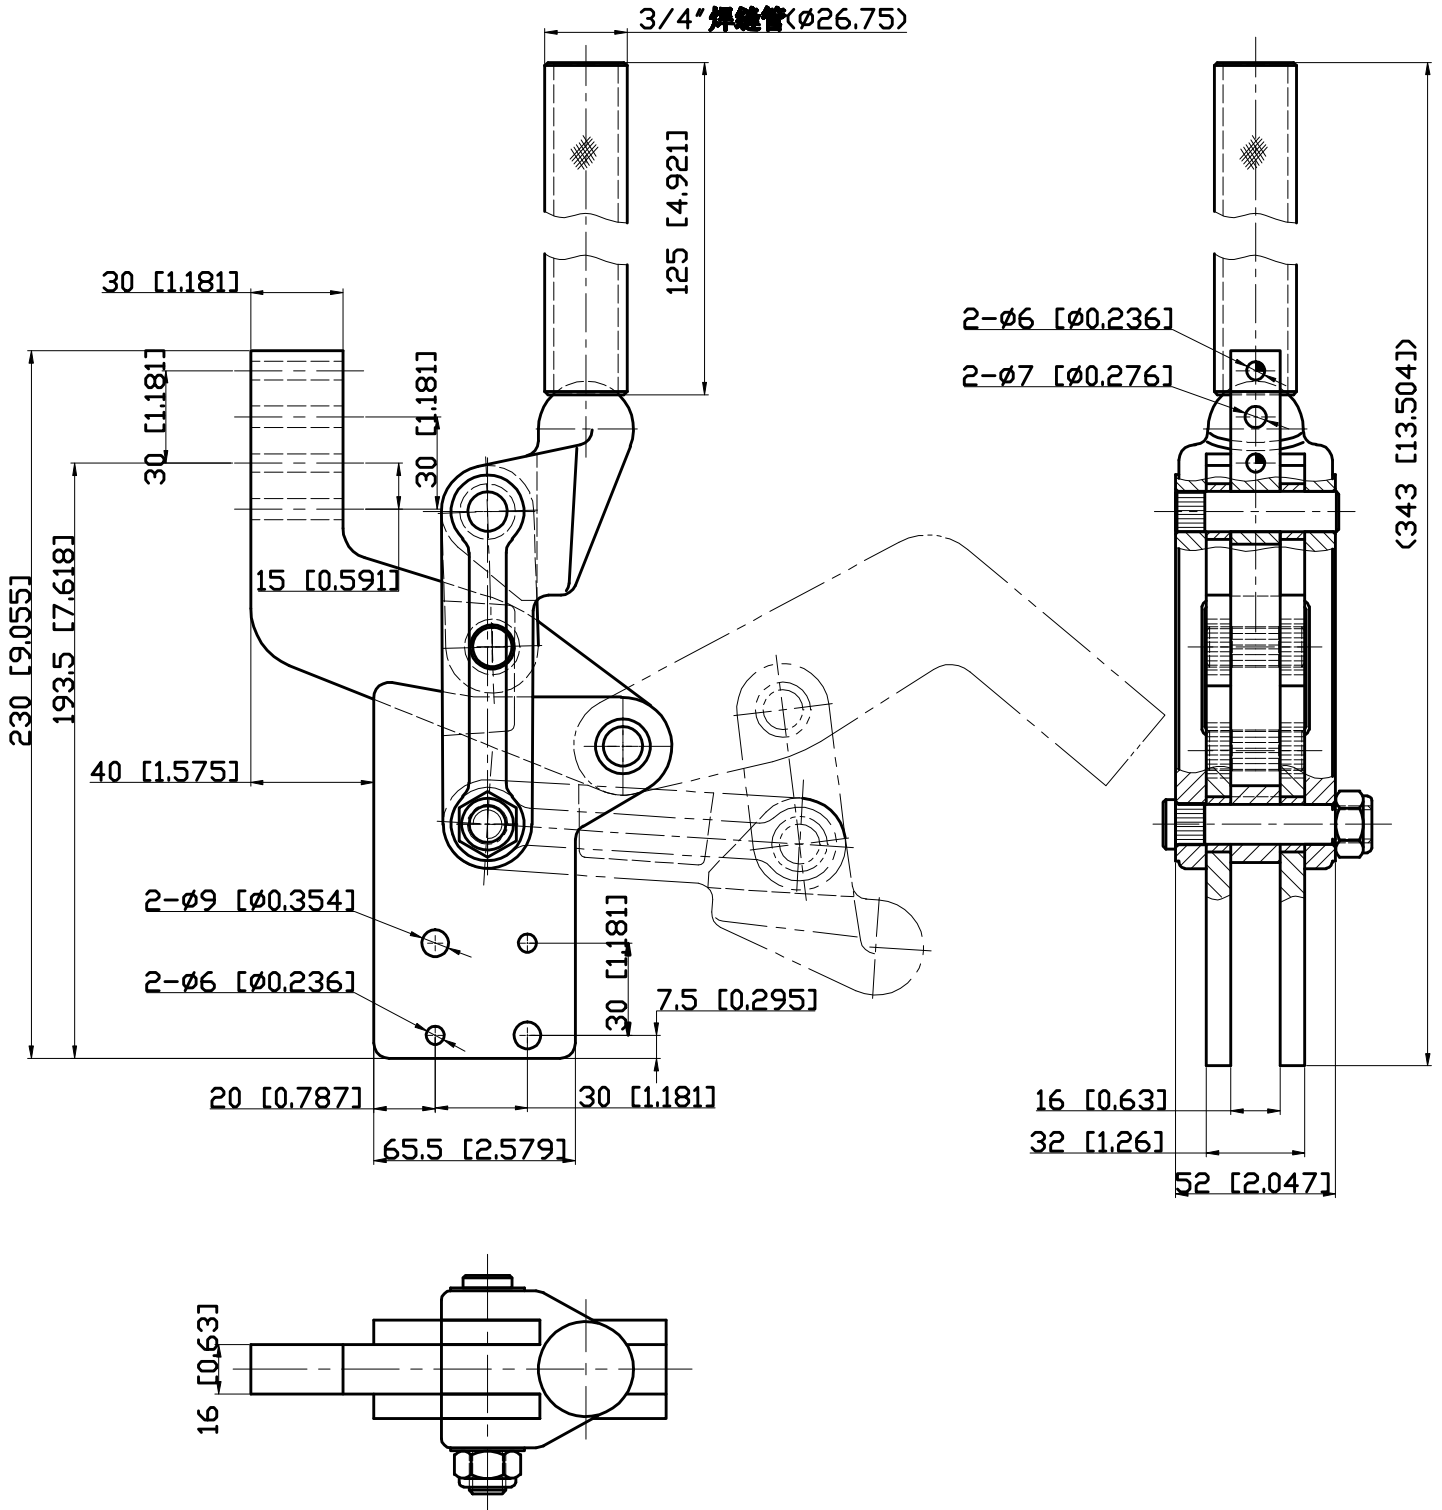

PART NUMBER: CH-72430B

3/4" 焊接管(φ26.75)

HANDLE OPENS 128°
BAR OPENS 200°